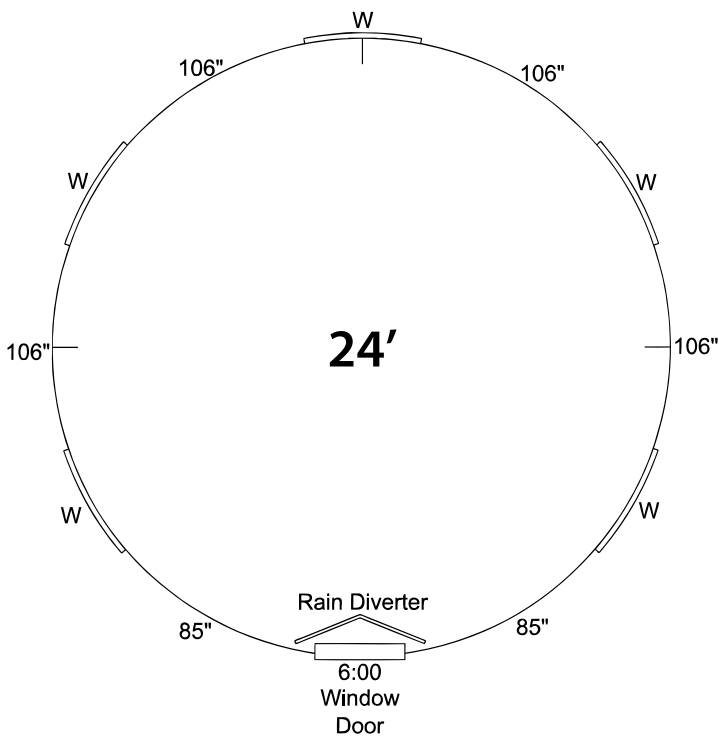

"In-Stock" Window and Door Diagrams

(Note: These diagrams represent "In-Stock" yurts with one door. For information on our new 30' TWO DOOR "In-Stock" yurts, see page 3.)

Limited Time Offer on "In-Stock" Yurts
7% Discount OFF Total Price thru April 30
Order early – while supplies last!