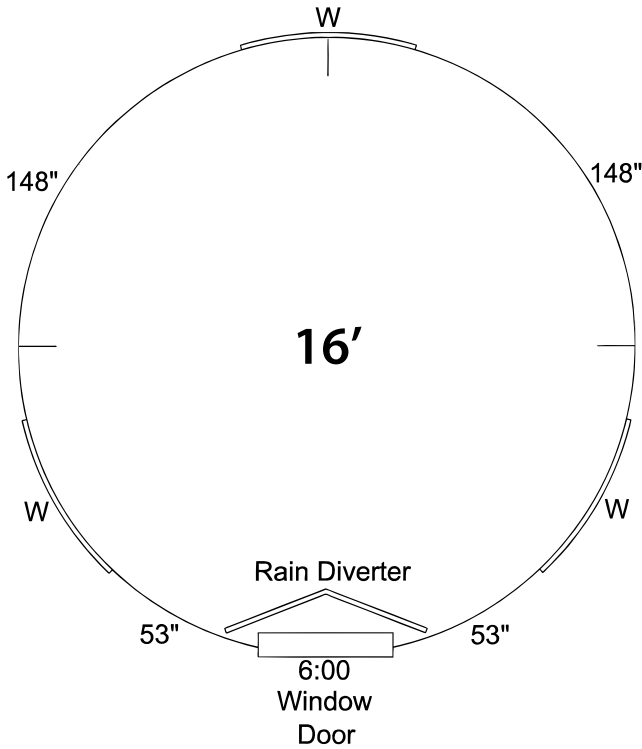

"In-Stock" Window and Door Diagrams

(Note: These diagrams represent "In-Stock" yurts with one door. For information on our new 30' TWO DOOR "In-Stock" yurts, see page 3.)

Limited Time Offer on "In-Stock" Yurts
7% Discount OFF Total Price thru April 30
Order early – while supplies last!