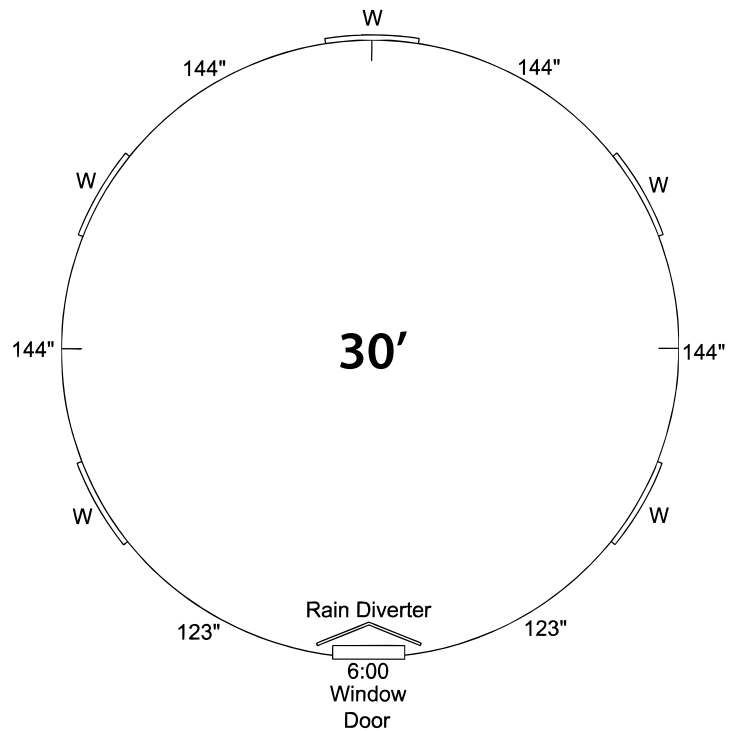

"In-Stock" Window and Door Diagrams

(Note: These diagrams represent "In-Stock" yurts with one door. For information on our new 30' TWO DOOR "In-Stock" yurts, see page 3.)