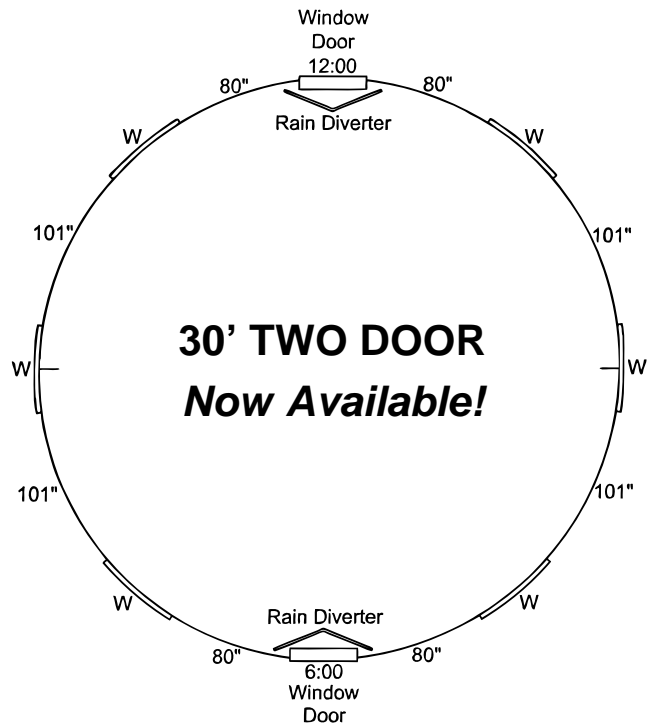

"In-Stock" Window and Door Diagrams

(Note: These diagrams represent "In-Stock" yurts with one door. For information on our new 30' TWO DOOR "In-Stock" yurts, see page 3.)

Limited Time Offer on "In-Stock" Yurts
7% Discount OFF Total Price thru April 30
Order early – while supplies last!

30' TWO DOOR "In-Stock" model includes:
 You may also choose custom options from the worksheet below.

- Tall Wall Upgrade
- Two Window Doors - Inward Opening
(with Rain Diverters over both doors)
- Top Cover with "Putty" Color
(or choose from custom option below)
- Side Cover with "Dark Linen" color
(or choose from custom option below)
- Six Windows with zippered weather flaps