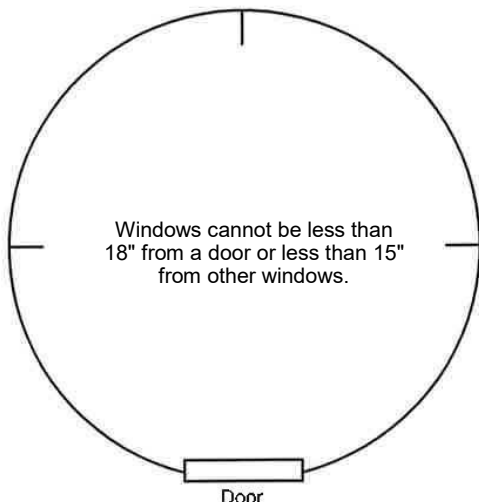

Email _____

NOTE: Pacific Yurts does not provide parts for structures that we did not manufacture. Prices are subject to change.

Yurt Diameter (circle one) 12' 14' 16' 20' 24' 30'

Classic wall height = approx. 6 feet Classic tall wall height = approx. 7 feet

(circle one) classic wall classic tall wall

Are you the original owner? (circle one) Yes No If no, who was the previous owner? _____

Polyester Side Cover

Yurt Size: 12' 14' 16' 20' 24' 30'
 \$1895 \$1980 \$2195 \$2350 \$2645 \$3175 \$ _____

Color: Dark linen Forest green Other _____

Fabric windows (incl. screen, clear vinyl & zippered flap) _____ x \$200 ea \$ _____

Vinyl Side Cover

Yurt Size: 12' 14' 16' 20' 24' 30'
 \$2525 \$2595 \$2810 \$2995 \$3365 \$4050 \$ _____

Color: Beige Emerald Other _____

Fabric windows (incl. screen, clear vinyl & zippered flap) _____ x \$320 ea \$ _____

Total \$ _____

Please notate the size and placement of all windows and doors on diagram below.