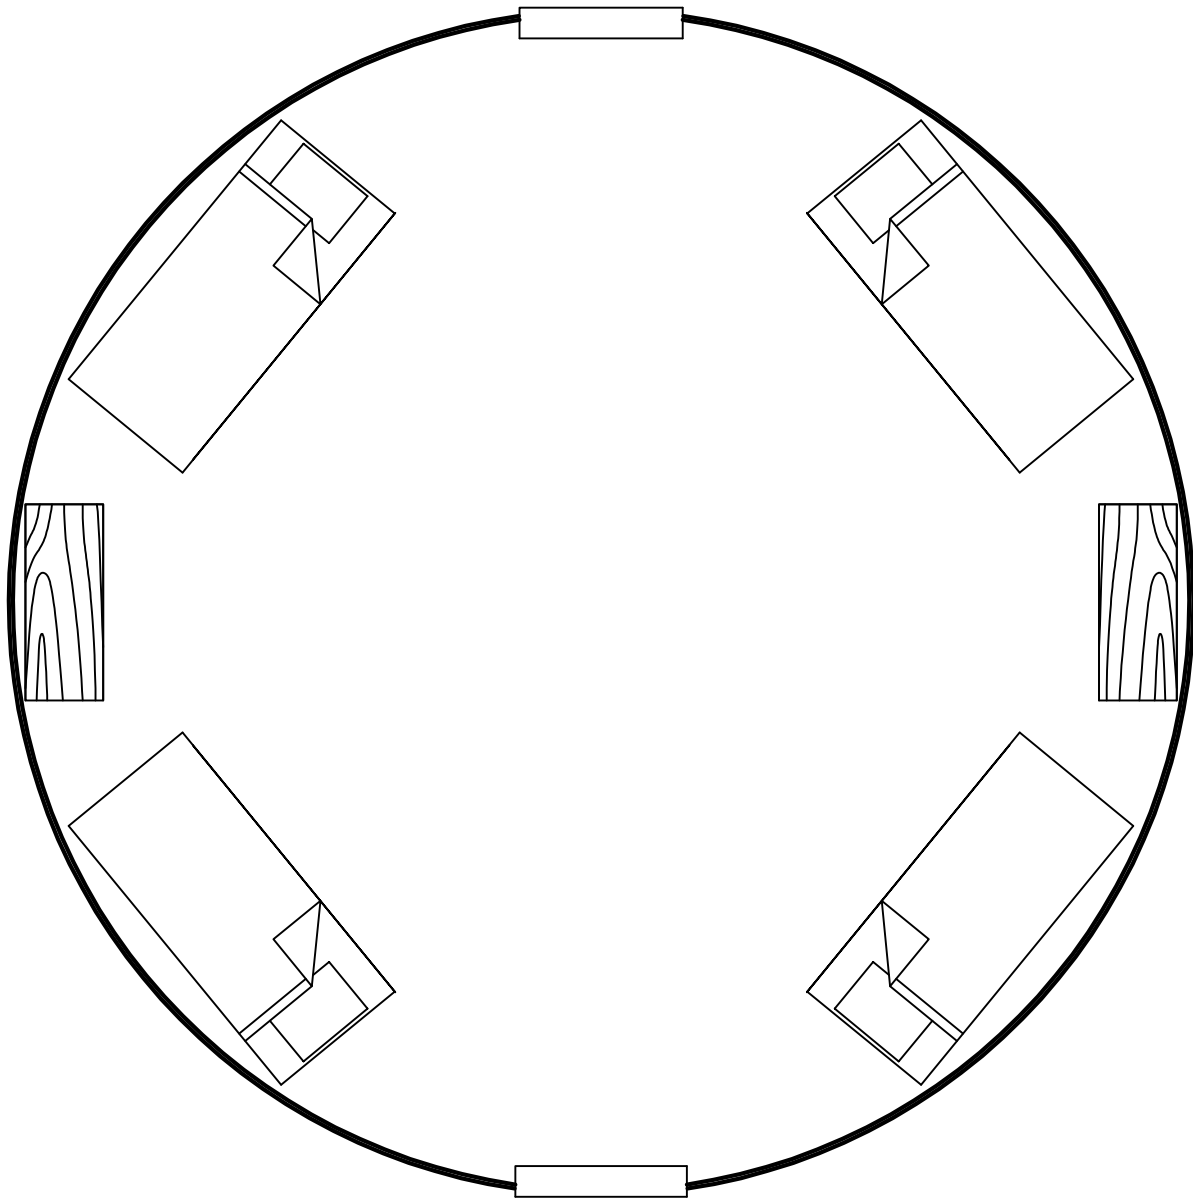

24' Yurt
Door
12:00

*Artist's Conception.
Copyright Pacific Yurts Inc.

6:00
Door

Chairs shown are 24" x 24"

24' Yurt Classroom

*Artist's Conception.
Copyright Pacific Yurts Inc.

24' Yurt
Door
12:00

*Artist's Conception.
Copyright Pacific Yurts Inc.

6:00
Door

Bunks (36" x 82")

24' Yurt

*Artist's Conception.
Copyright Pacific Yurts Inc.

6:00
Door

Twin Beds (39" x 82")

24' Yurt
Door
12:00

*Artist's Conception.
Copyright Pacific Yurts Inc.