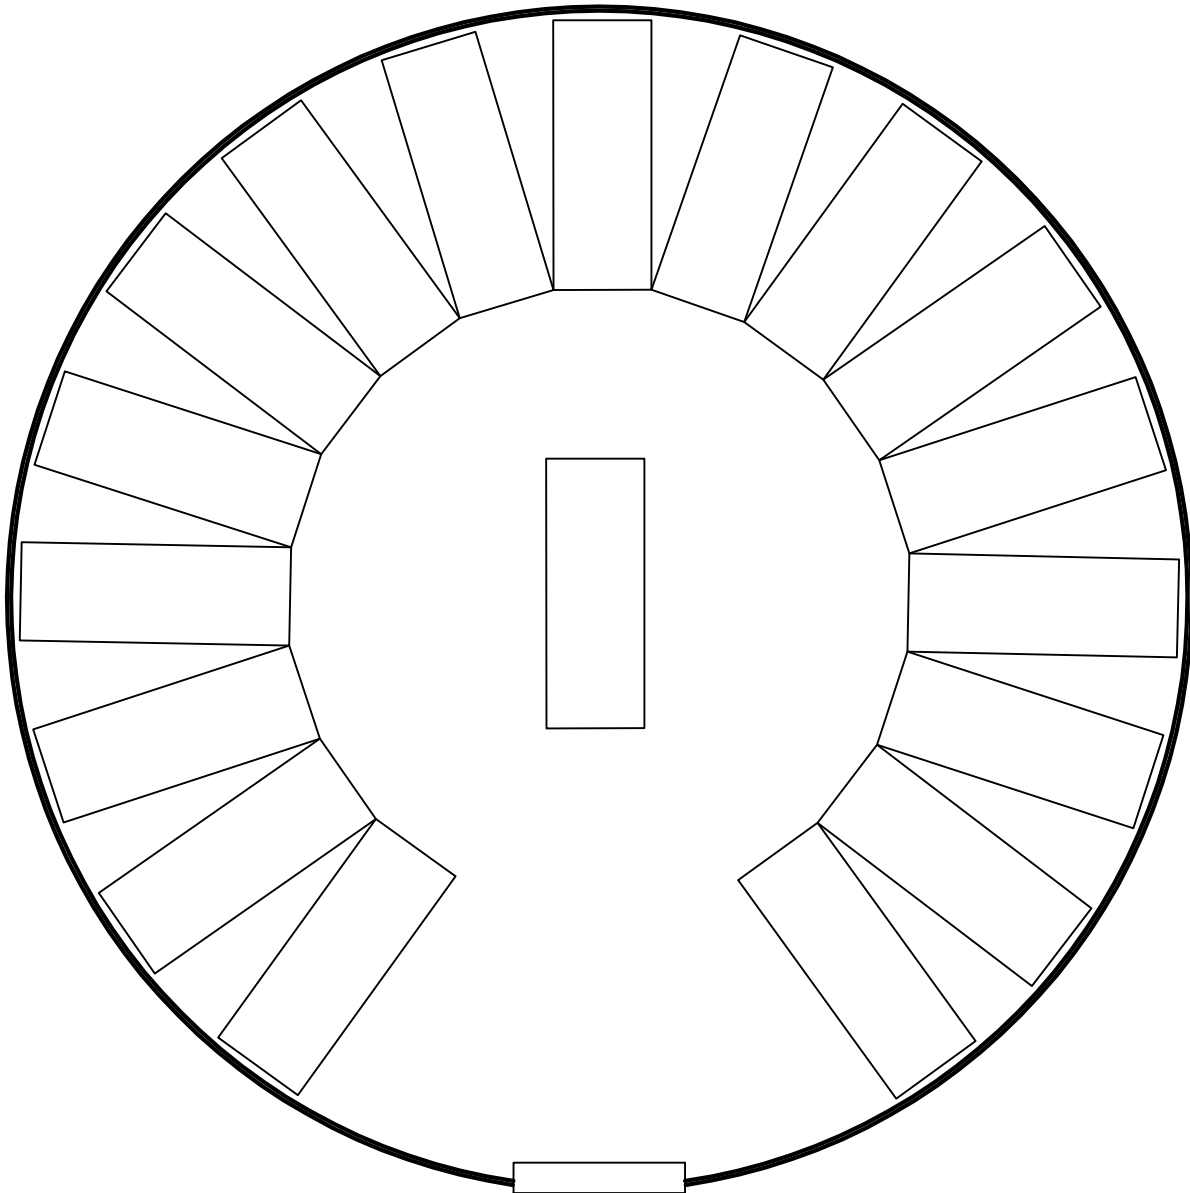

24' Yurt

*Artist's Conception.
Copyright Pacific Yurts Inc.

6:00
Door

72" x 24" Yoga mats

24' Yurt

*Artist's Conception.
Copyright Pacific Yurts Inc.

6:00
Door

72" x 24" Yoga mats

24' Yurt
Door
12:00

*Artist's Conception.
Copyright Pacific Yurts Inc.

6:00
Door

Chairs shown are 24" x 24"

24' Yurt Classroom

*Artist's Conception.
Copyright Pacific Yurts Inc.

24' Yurt
Door
12:00

*Artist's Conception.
Copyright Pacific Yurts Inc.