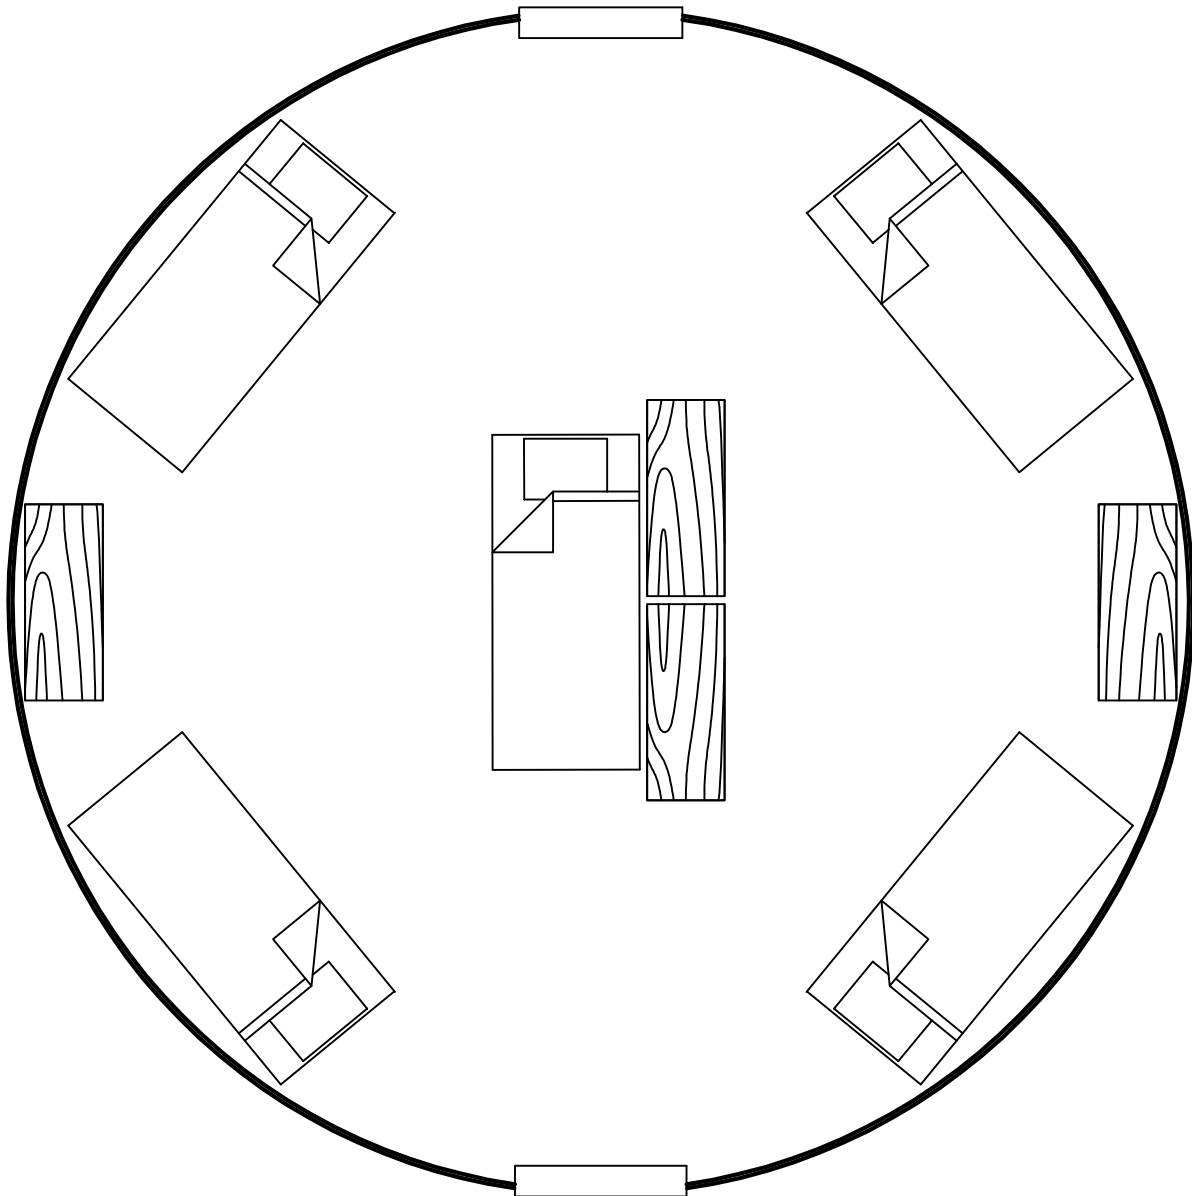

24' Yurt
Door
12:00

*Artist's Conception.
Copyright Pacific Yurts Inc.

6:00
Door

Chairs shown are 24" x 24"

24' Yurt Classroom

*Artist's Conception.
Copyright Pacific Yurts Inc.

24' Yurt
Door
12:00

*Artist's Conception.
Copyright Pacific Yurts Inc.

6:00
Door

Bunks (36" x 82")

24' Yurt

*Artist's Conception.
Copyright Pacific Yurts Inc.

6:00
Door

Twin Beds (39" x 82")

24' Yurt
Door
12:00

*Artist's Conception.
Copyright Pacific Yurts Inc.

6:00
Door

Bunks (36" x 82")

24' Yurt
Door
12:00

*Artist's Conception.
Copyright Pacific Yurts Inc.

6:00
Door

Bunks (36" x 82")

24' Yurt
Door
12:00

*Artist's Conception.
Copyright Pacific Yurts Inc.