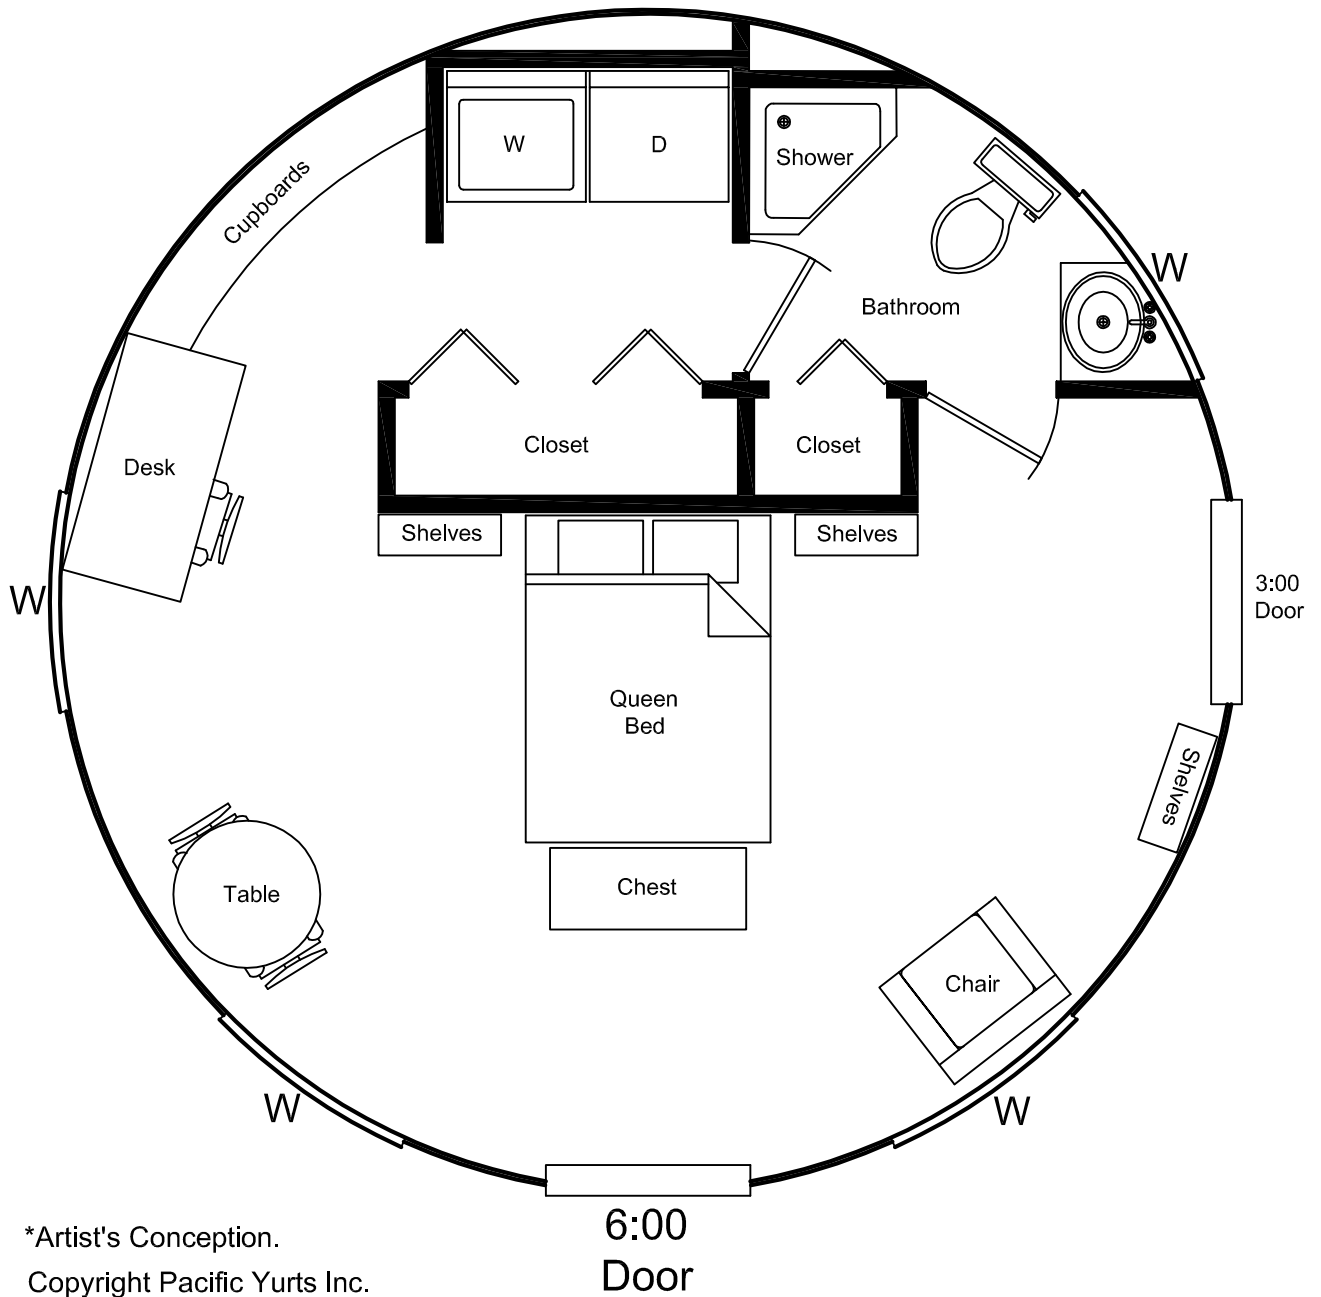

6:00
Door

Twin Beds (39" x 82")

24' Yurt

*Artist's Conception.
Copyright Pacific Yurts Inc.

6:00
Door

Twin Beds (39" x 82")

24' Yurt

*Artist's Conception.
Copyright Pacific Yurts Inc.

6:00
Door

24' Yurt

*Artist's Conception.
Copyright Pacific Yurts Inc.

6:00
Door

24' Yurt

24' Yurt

24' Yurt

*Artist's Conception.
Copyright Pacific Yurts Inc.