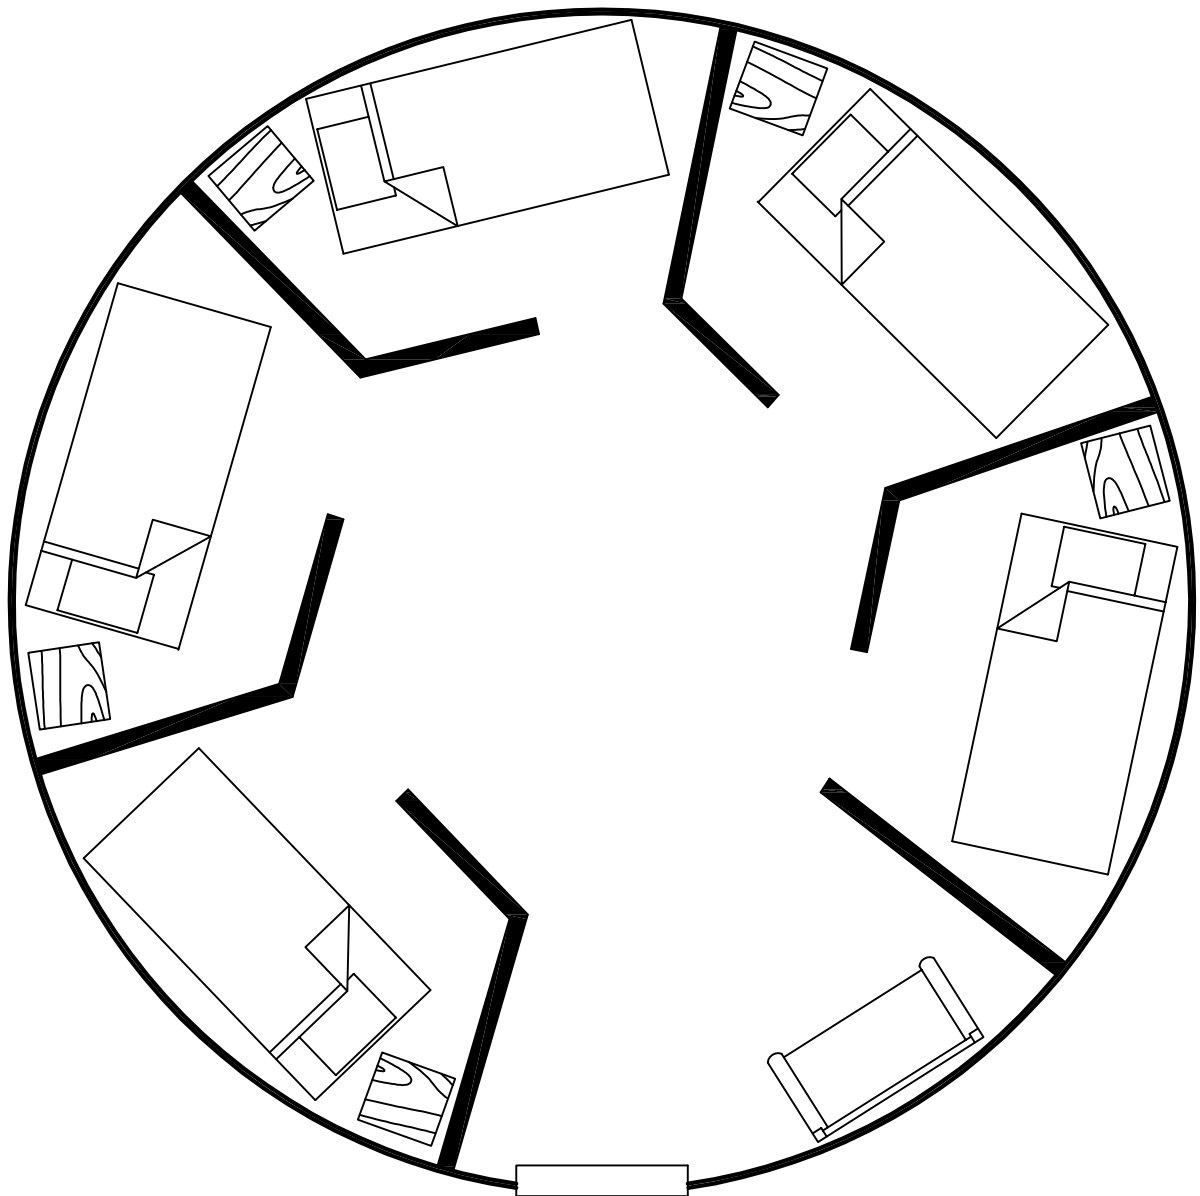

6:00
Door

Bunks (36" x 82")

24' Yurt
Door
12:00

*Artist's Conception.
Copyright Pacific Yurts Inc.

6:00
Door

Bunks (36" x 82")

24' Yurt
Door
12:00

*Artist's Conception.
Copyright Pacific Yurts Inc.

6:00
Door

Bunks (36" x 82")

24' Yurt
Door
12:00

*Artist's Conception.
Copyright Pacific Yurts Inc.

6:00
Door

Bunks (36" x 82")

24' Yurt

*Artist's Conception.
Copyright Pacific Yurts Inc.

6:00
Door

Twin Beds (39" x 82")

24' Yurt

*Artist's Conception.
Copyright Pacific Yurts Inc.

6:00
Door

Twin Beds (39" x 82")

24' Yurt

*Artist's Conception.
Copyright Pacific Yurts Inc.