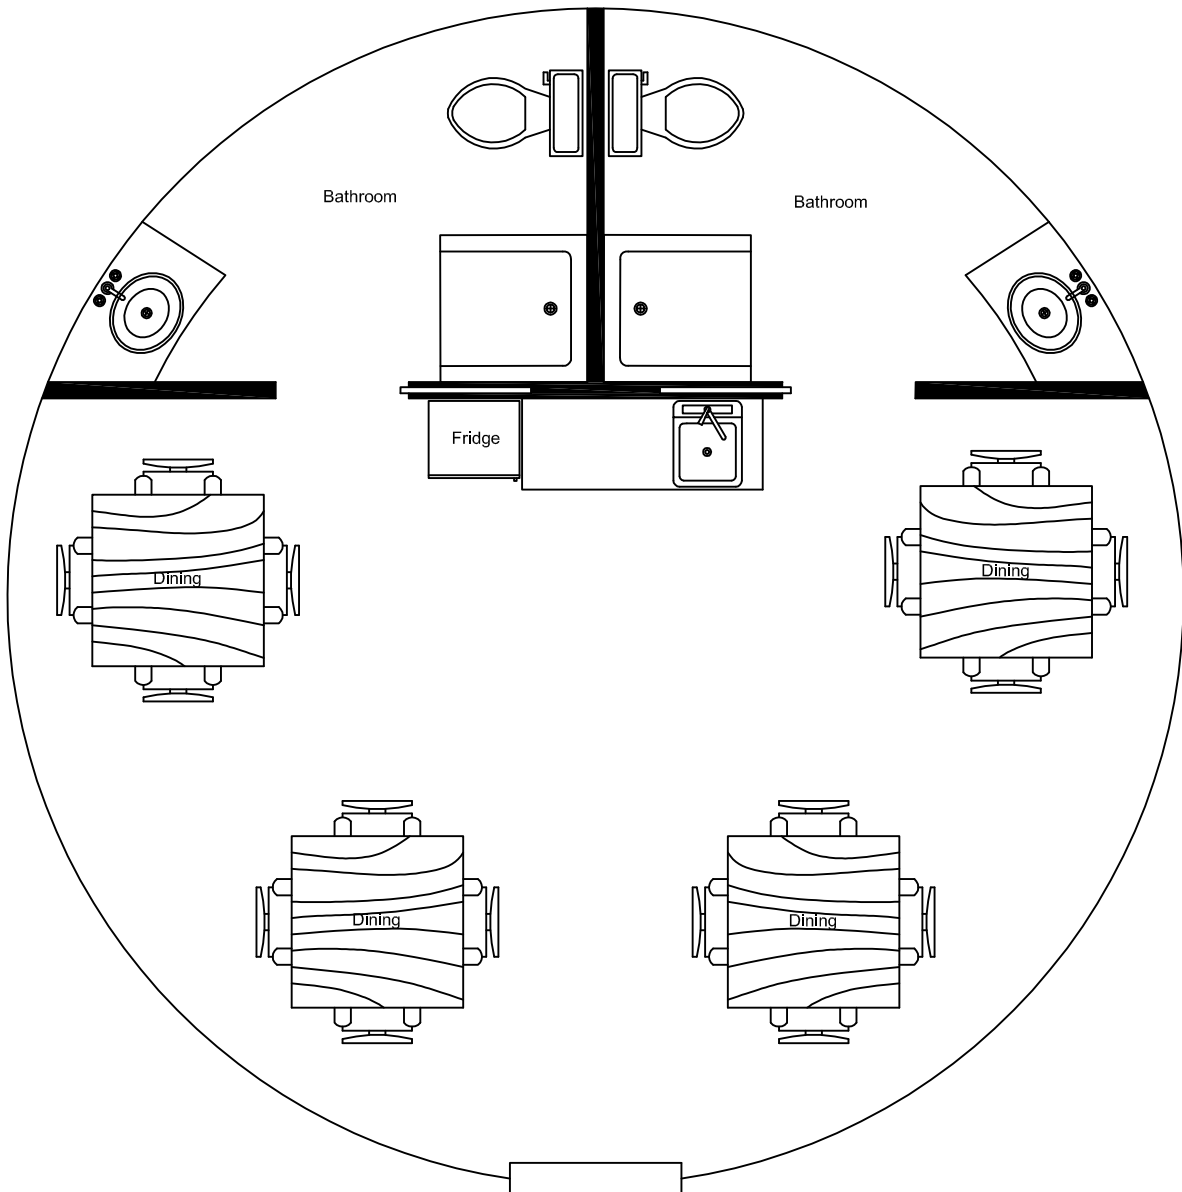

6:00
Door

Twin Beds (39" x 82")

24' Yurt

*Artist's Conception.
Copyright Pacific Yurts Inc.

6:00
Door

Twin Beds (39" x 82")

24' Yurt

*Artist's Conception.
Copyright Pacific Yurts Inc.