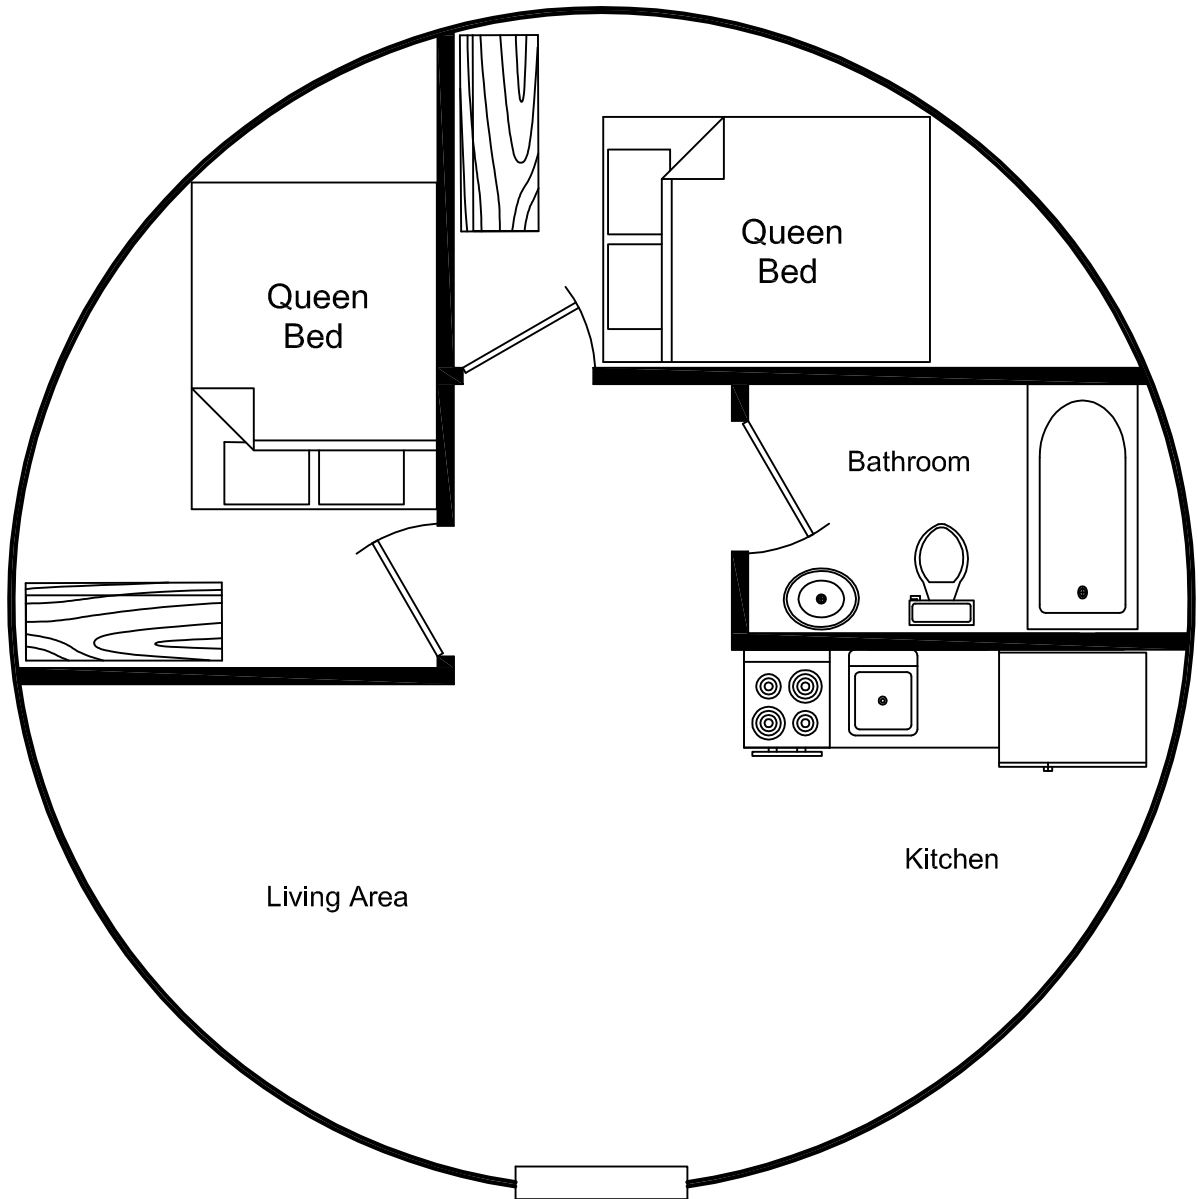

24' Yurt
Door
12:00

*Artist's Conception.
Copyright Pacific Yurts Inc.

6:00
Door

Chairs shown are 24" x 24"

24' Yurt Classroom

*Artist's Conception.
Copyright Pacific Yurts Inc.

24' Yurt
Door
12:00

*Artist's Conception.
Copyright Pacific Yurts Inc.

6:00
Door

24' Yurt

24' Yurt

*Artist's Conception.
Copyright Pacific Yurts Inc.

24' Yurt

*Artist's Conception.
Copyright Pacific Yurts Inc.

6:00
Door

24' Yurt