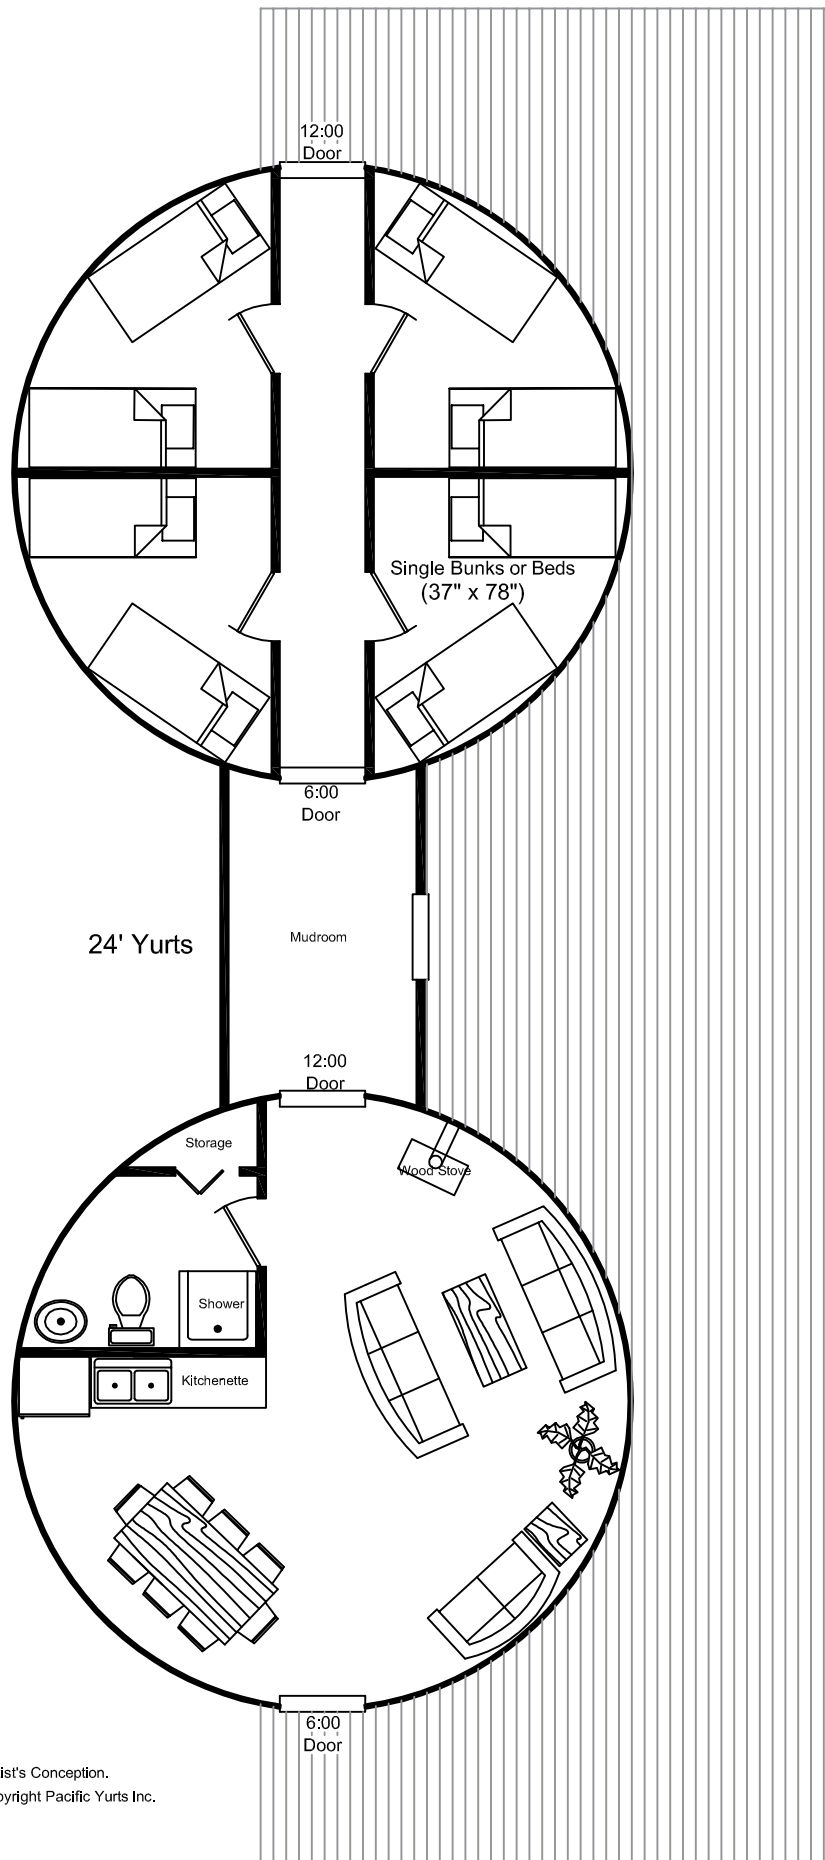

24' Yurt
Door
12:00

*Artist's Conception.
Copyright Pacific Yurts Inc.

6:00
Door

Chairs shown are 24" x 24"

24' Yurt Classroom

*Artist's Conception.
Copyright Pacific Yurts Inc.

24' Yurt
Door
12:00

*Artist's Conception.
Copyright Pacific Yurts Inc.

6:00
Door

Twin Beds (39" x 82")

24' Yurt

*Artist's Conception.
Copyright Pacific Yurts Inc.

6:00
Door

Twin Beds (39" x 82")

24' Yurt

*Artist's Conception.
Copyright Pacific Yurts Inc.

6:00
Door

24' Yurt

24' Yurt

*Artist's Conception.
Copyright Pacific Yurts Inc.

24' Yurt

*Artist's Conception.
Copyright Pacific Yurts Inc.

6:00
Door

24' Yurt

*Artist's Conception.
Copyright Pacific Yurts Inc.

6:00
Door

24' Yurt

*Artist's Conception.
Copyright Pacific Yurts Inc.

6:00
Door

24' Yurt

*Artist's Conception.

Copyright Pacific Yurts Inc.