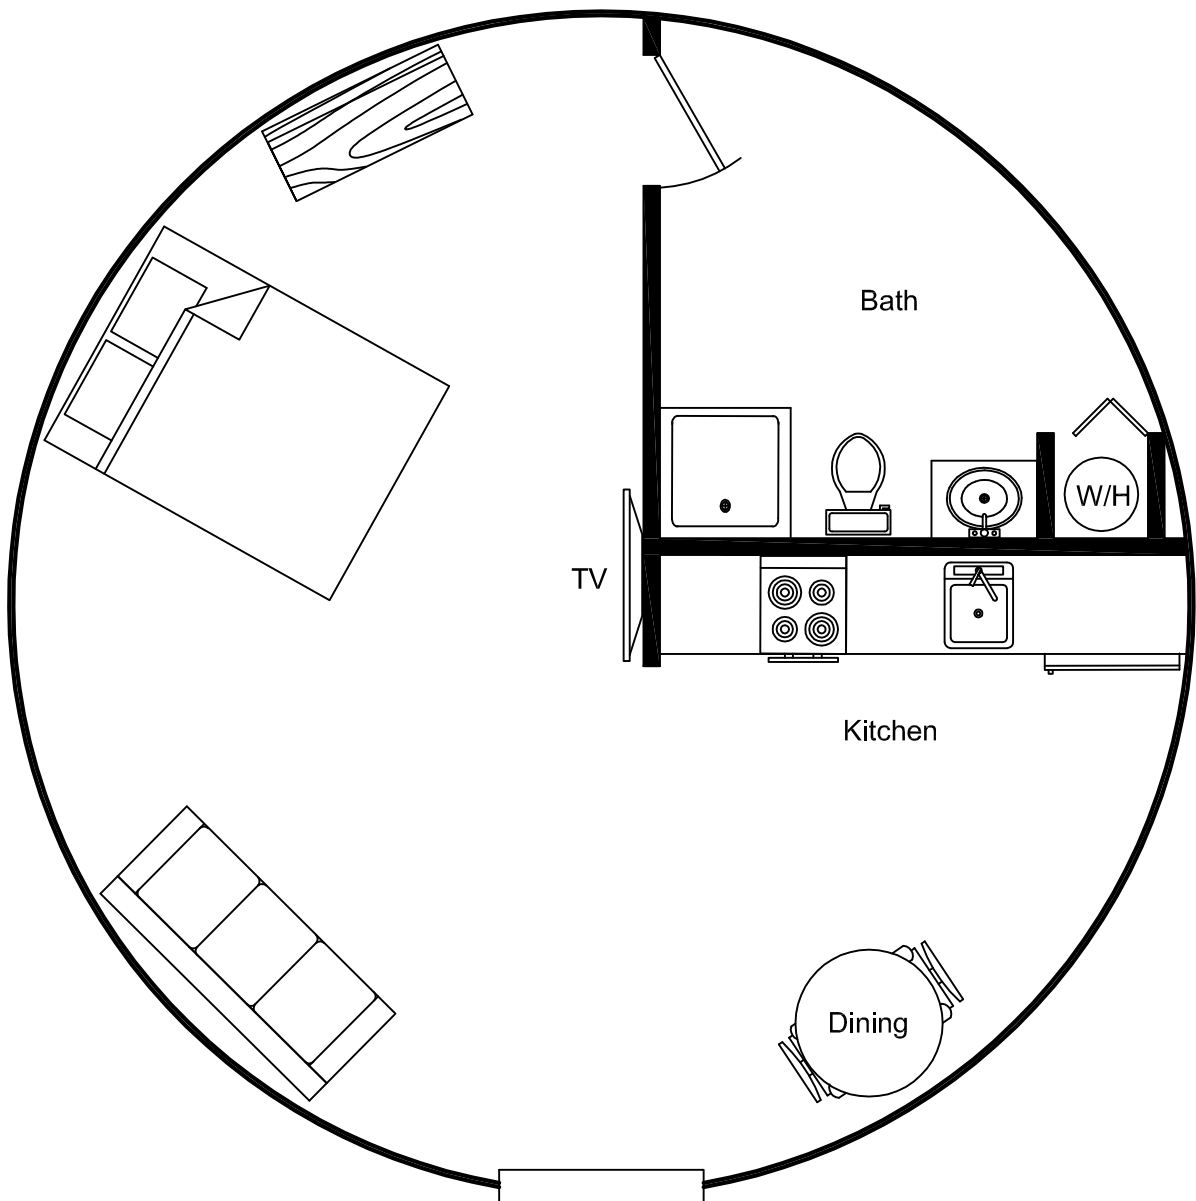

24' Yurt

*Artist's Conception.
Copyright Pacific Yurts Inc.

6:00
Door