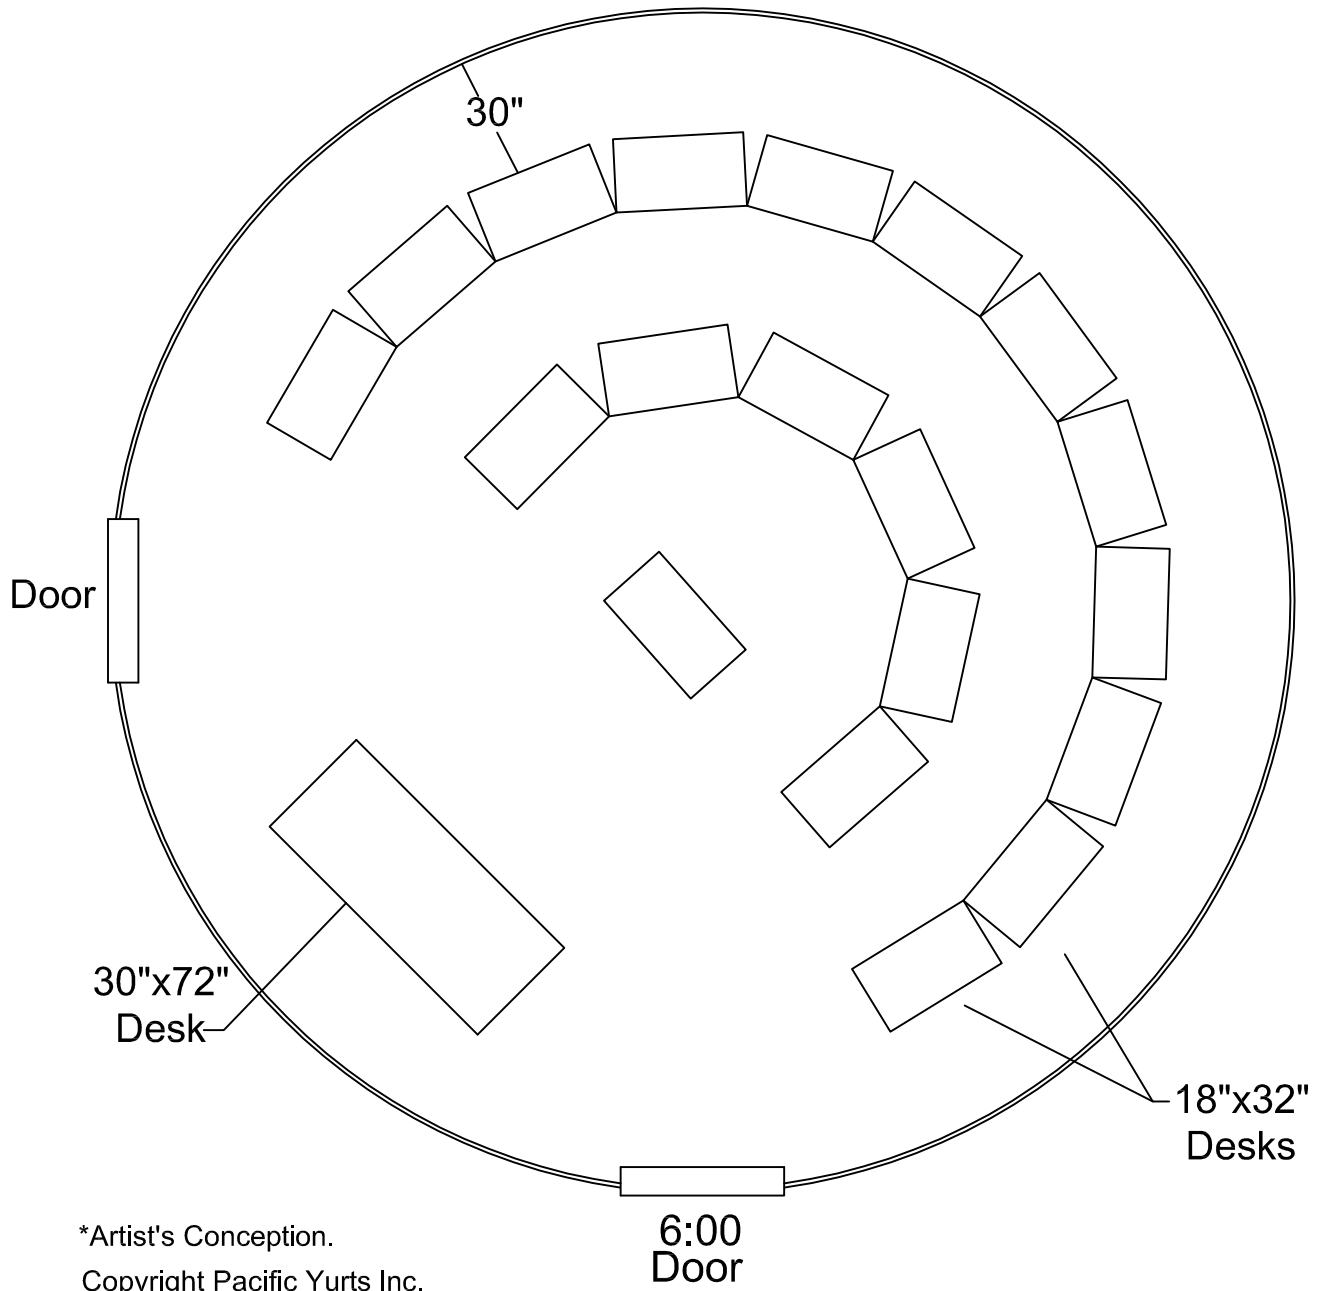

24' Yurt

*Artist's Conception.
Copyright Pacific Yurts Inc.

6:00
Door

72" x 24" Yoga mats

24' Yurt

*Artist's Conception.
Copyright Pacific Yurts Inc.

6:00
Door

72" x 24" Yoga mats

24' Yurt
Door
12:00

*Artist's Conception.
Copyright Pacific Yurts Inc.

6:00
Door

Chairs shown are 24" x 24"

24' Yurt Classroom

*Artist's Conception.
Copyright Pacific Yurts Inc.

24' Yurt
Door
12:00

*Artist's Conception.
Copyright Pacific Yurts Inc.

6:00
Door

Bunks (36" x 82")

24' Yurt

*Artist's Conception.
Copyright Pacific Yurts Inc.

6:00
Door

Twin Beds (39" x 82")

24' Yurt
Door
12:00

*Artist's Conception.
Copyright Pacific Yurts Inc.