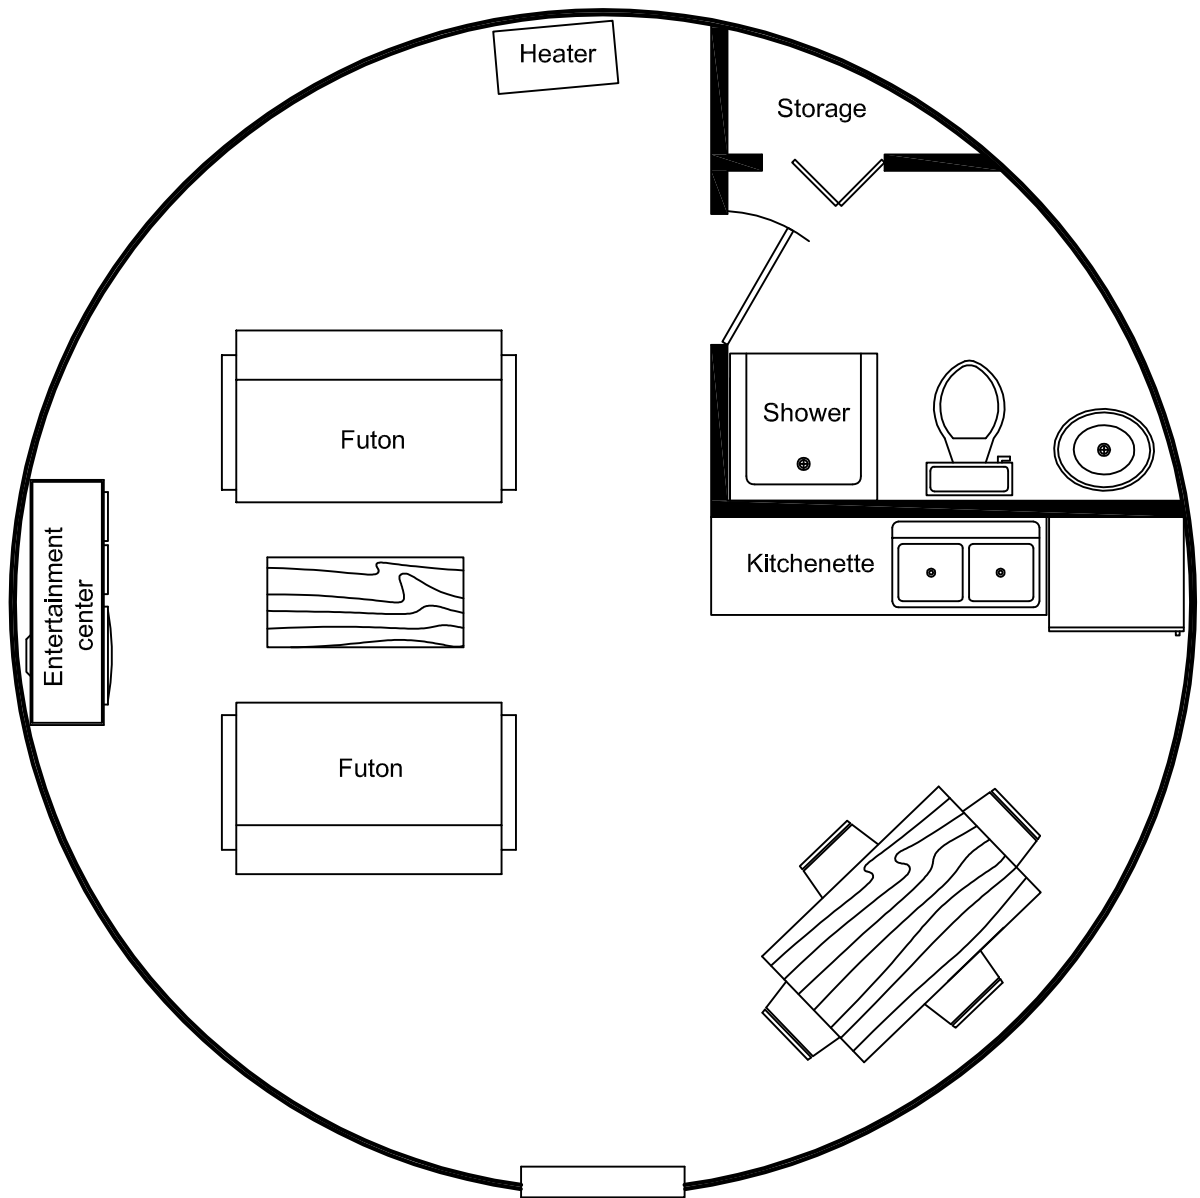

24' Yurt

*Artist's Conception.
Copyright Pacific Yurts Inc.

6:00
Door