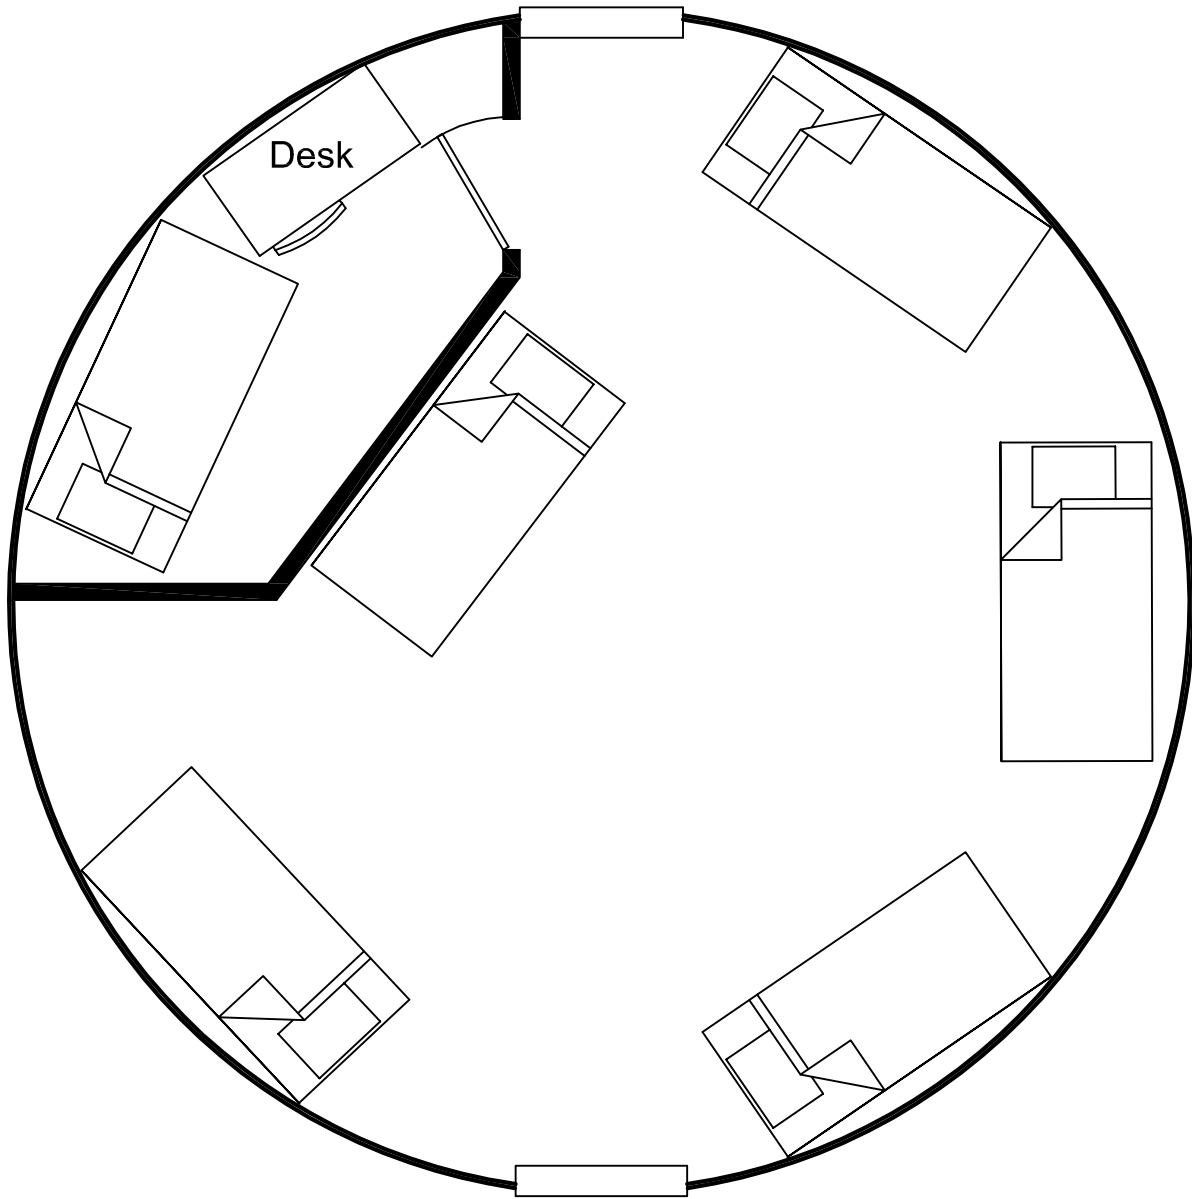

24' Yurt
Door
12:00

*Artist's Conception.
Copyright Pacific Yurts Inc.

6:00
Door

Chairs shown are 24" x 24"

24' Yurt Classroom

*Artist's Conception.
Copyright Pacific Yurts Inc.

24' Yurt
Door
12:00

*Artist's Conception.
Copyright Pacific Yurts Inc.

6:00
Door

Bunks (36" x 82")

24' Yurt

*Artist's Conception.
Copyright Pacific Yurts Inc.

6:00
Door

Twin Beds (39" x 82")

24' Yurt
Door
12:00

*Artist's Conception.
Copyright Pacific Yurts Inc.

6:00
Door

Bunks (36" x 82")

24' Yurt
Door
12:00

*Artist's Conception.
Copyright Pacific Yurts Inc.

6:00
Door

Bunks (36" x 82")

24' Yurt
Door
12:00

*Artist's Conception.
Copyright Pacific Yurts Inc.

6:00
Door

Bunks (36" x 82")

24' Yurt
Door
12:00

*Artist's Conception.
Copyright Pacific Yurts Inc.

6:00
Door

Bunks (36" x 82")

24' Yurt

*Artist's Conception.
Copyright Pacific Yurts Inc.