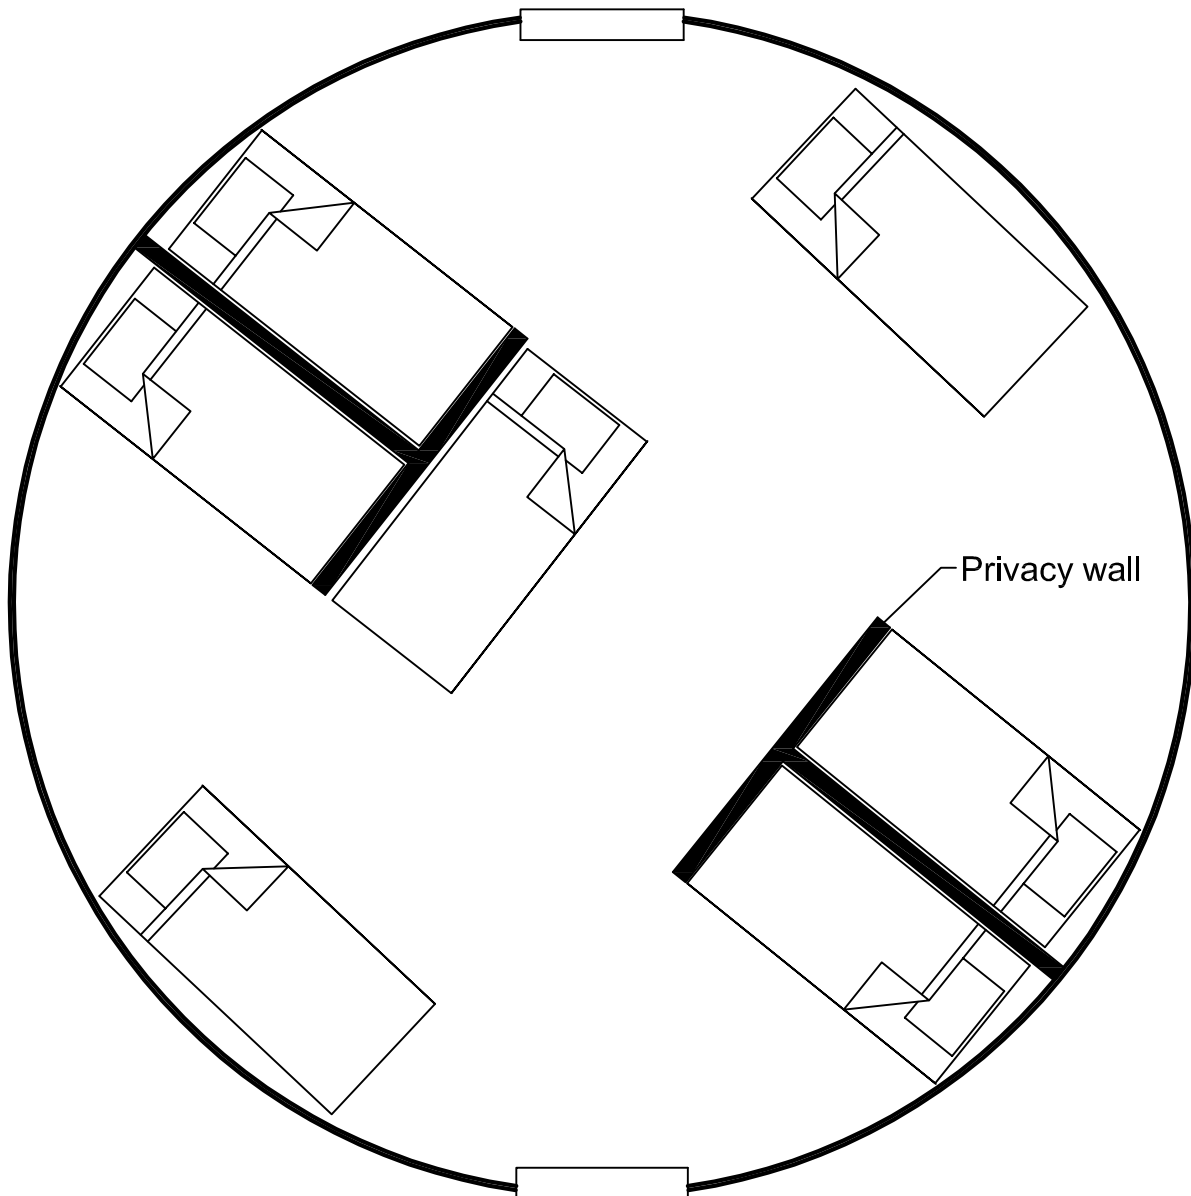

24' Yurt
Door
12:00

*Artist's Conception.
Copyright Pacific Yurts Inc.

6:00
Door

Chairs shown are 24" x 24"

24' Yurt Classroom

*Artist's Conception.
Copyright Pacific Yurts Inc.

24' Yurt
Door
12:00

*Artist's Conception.
Copyright Pacific Yurts Inc.

6:00
Door

Bunks (36" x 82")

24' Yurt

*Artist's Conception.
Copyright Pacific Yurts Inc.

6:00
Door

Twin Beds (39" x 82")

24' Yurt
Door
12:00

*Artist's Conception.
Copyright Pacific Yurts Inc.

6:00
Door

Bunks (36" x 82")

24' Yurt
Door
12:00

*Artist's Conception.
Copyright Pacific Yurts Inc.

6:00
Door

Bunks (36" x 82")

24' Yurt
Door
12:00

*Artist's Conception.
Copyright Pacific Yurts Inc.