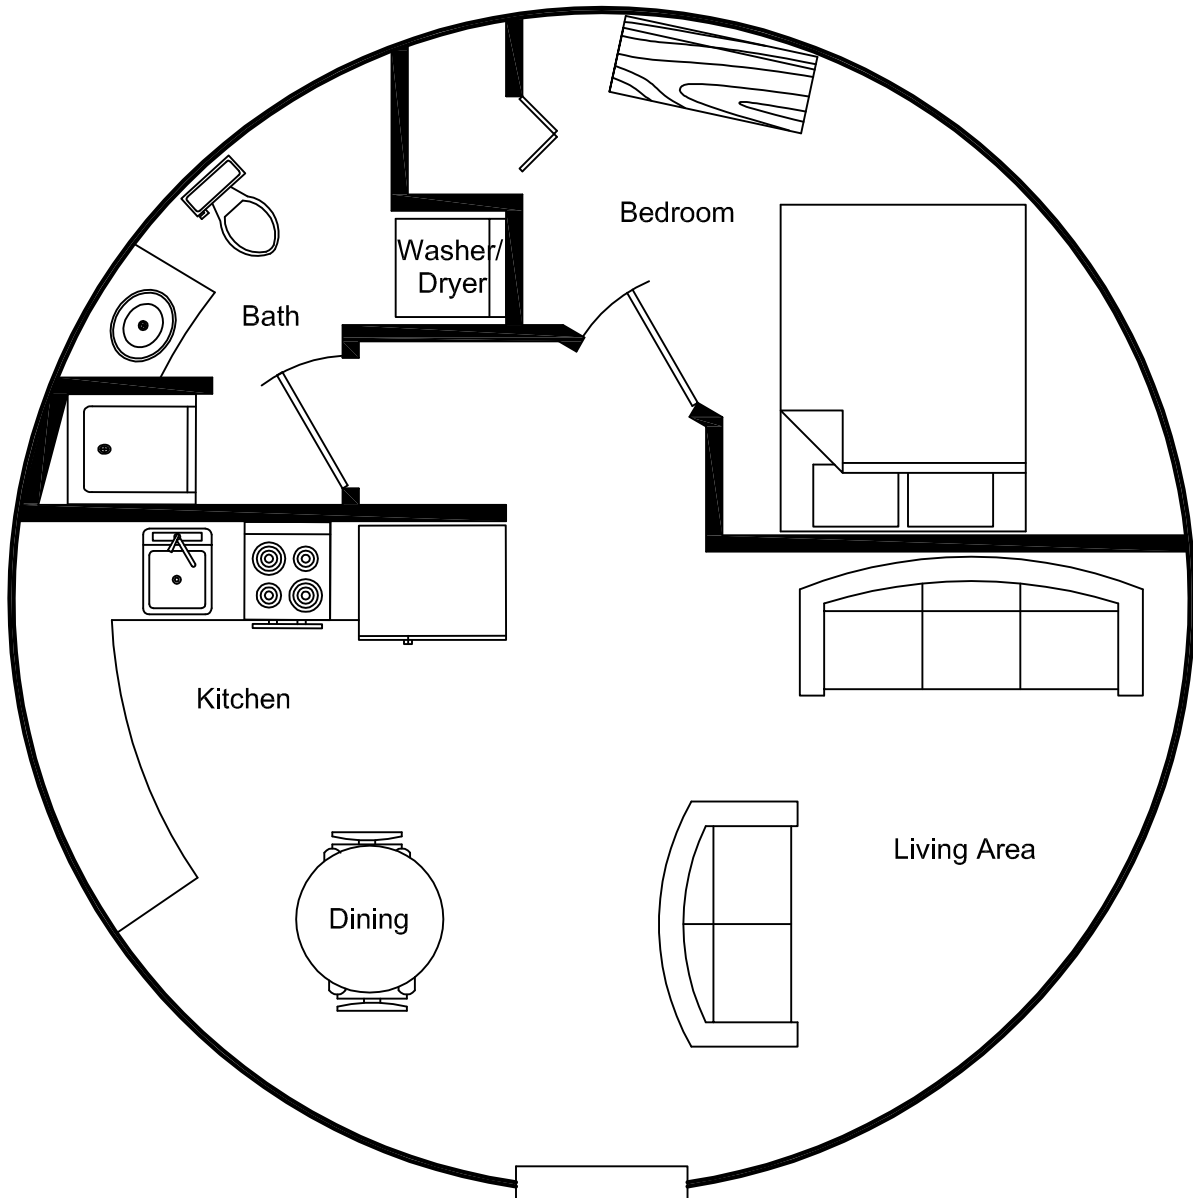

24' Yurt
Door
12:00

*Artist's Conception.
Copyright Pacific Yurts Inc.

6:00
Door

Chairs shown are 24" x 24"

24' Yurt Classroom

*Artist's Conception.
Copyright Pacific Yurts Inc.

24' Yurt
Door
12:00

*Artist's Conception.
Copyright Pacific Yurts Inc.

6:00
Door

24' Yurt

24' Yurt

*Artist's Conception.
Copyright Pacific Yurts Inc.

24' Yurt

*Artist's Conception.
Copyright Pacific Yurts Inc.

6:00
Door

24' Yurt