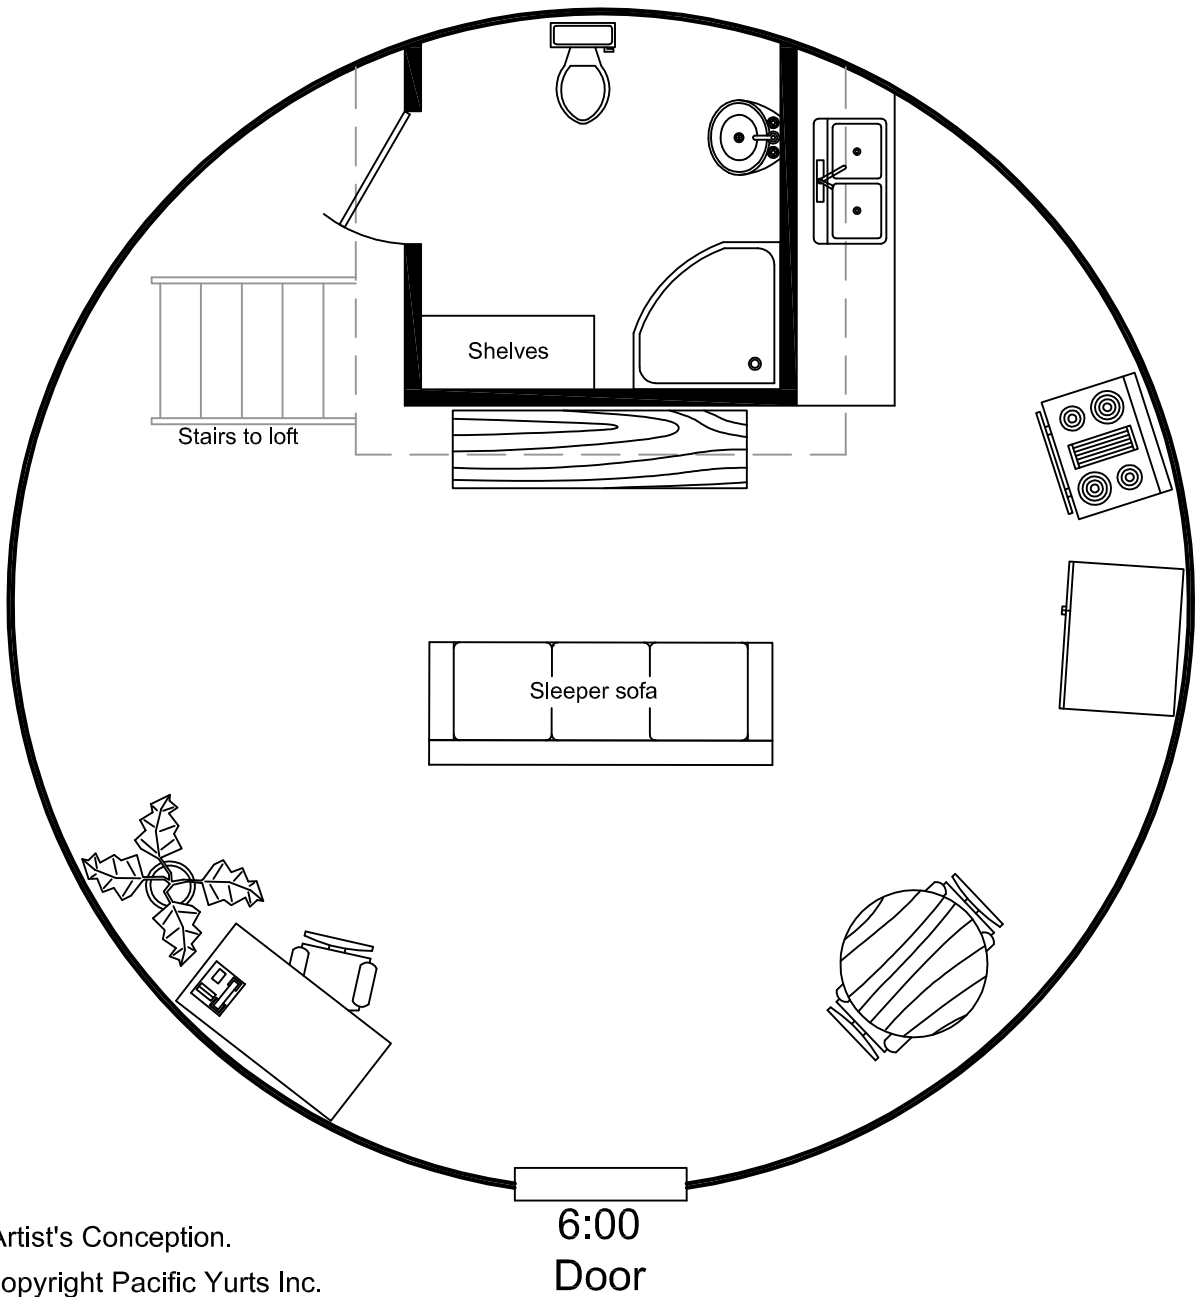

6:00
Door

Twin Beds (39" x 82")

24' Yurt

*Artist's Conception.
Copyright Pacific Yurts Inc.

6:00
Door

Twin Beds (39" x 82")

24' Yurt

*Artist's Conception.
Copyright Pacific Yurts Inc.

6:00
Door

24' Yurt

*Artist's Conception.
Copyright Pacific Yurts Inc.

6:00
Door

24' Yurt

24' Yurt

24' Yurt

*Artist's Conception.
Copyright Pacific Yurts Inc.

24' Yurt

*Artist's Conception.
Copyright Pacific Yurts Inc.

6:00
Door

24' Yurt

*Artist's Conception.
Copyright Pacific Yurts Inc.

6:00
Door

24' Yurt

*Artist's Conception.
Copyright Pacific Yurts Inc.