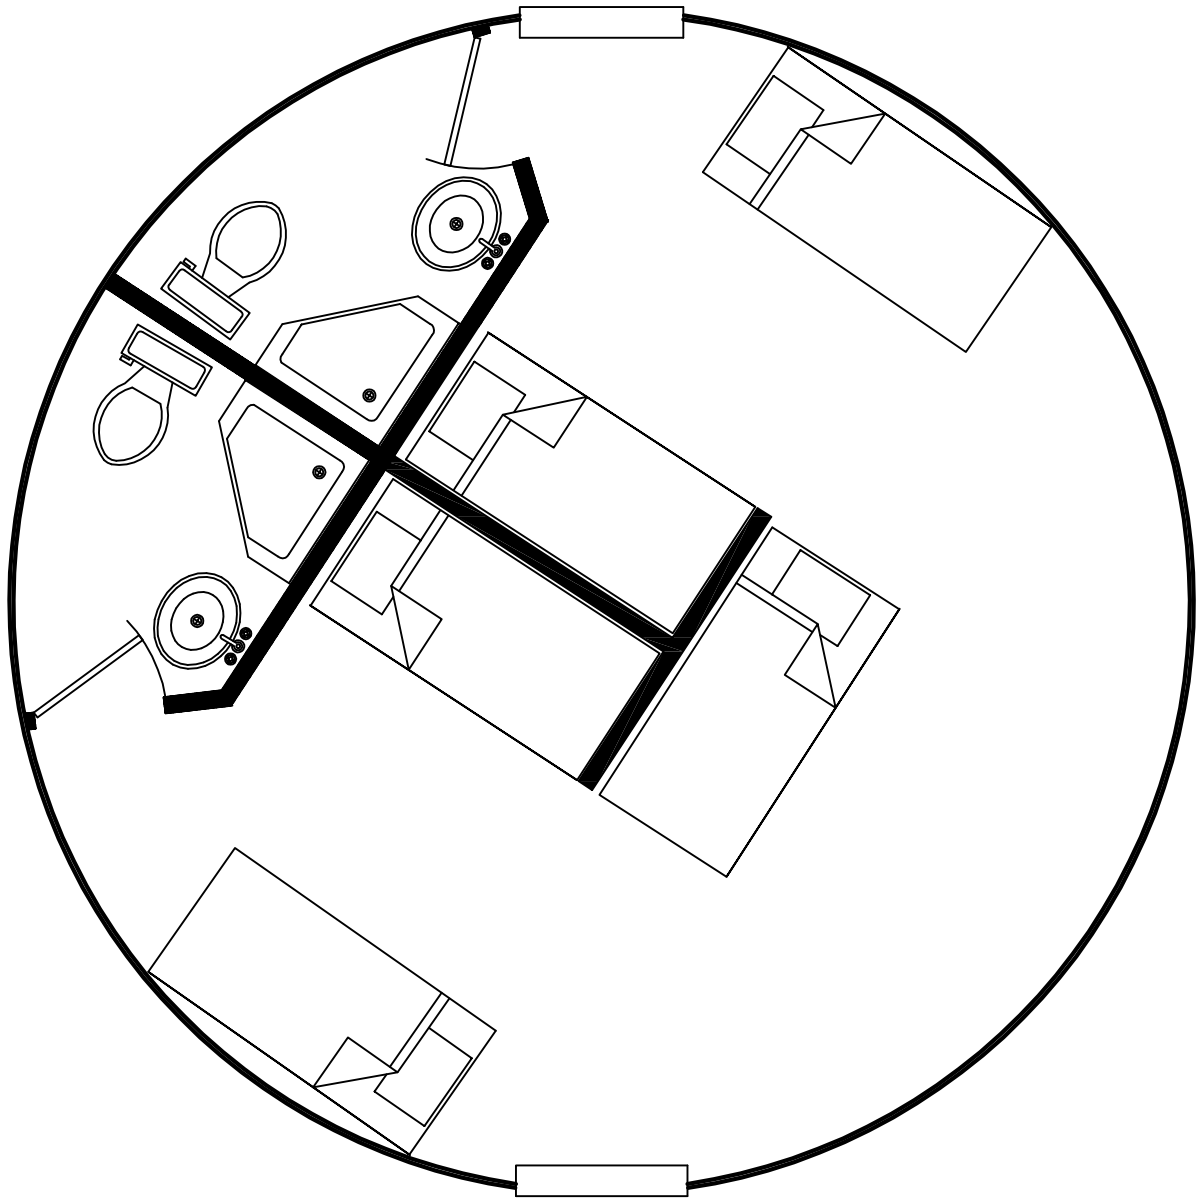

6:00
Door

Bunks (36" x 82")

24' Yurt

*Artist's Conception.
Copyright Pacific Yurts Inc.

6:00
Door

Twin Beds (39" x 82")

24' Yurt
Door
12:00

*Artist's Conception.
Copyright Pacific Yurts Inc.

6:00
Door

Bunks (36" x 82")

24' Yurt
Door
12:00

*Artist's Conception.
Copyright Pacific Yurts Inc.

6:00
Door

Bunks (36" x 82")

24' Yurt
Door
12:00

*Artist's Conception.
Copyright Pacific Yurts Inc.

6:00
Door

Bunks (36" x 82")

24' Yurt
Door
12:00

*Artist's Conception.
Copyright Pacific Yurts Inc.

6:00
Door

Bunks (36" x 82")

24' Yurt

*Artist's Conception.
Copyright Pacific Yurts Inc.