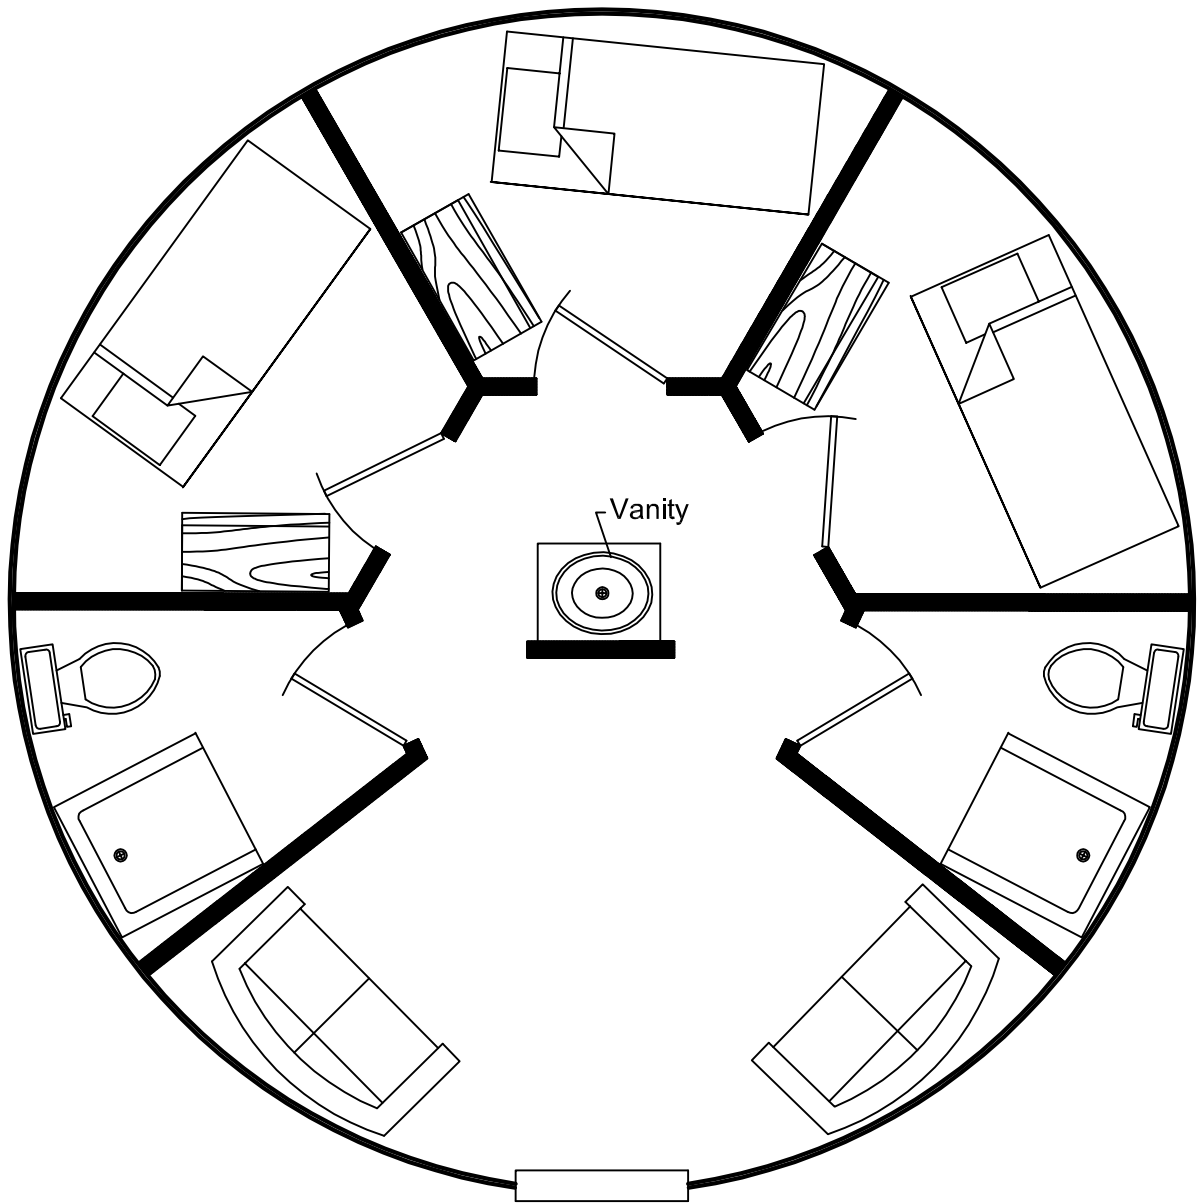

6:00
Door

Bunks (36" x 82")

24' Yurt
Door
12:00

*Artist's Conception.
Copyright Pacific Yurts Inc.

6:00
Door

Bunks (36" x 82")

24' Yurt
Door
12:00

*Artist's Conception.
Copyright Pacific Yurts Inc.

6:00
Door

Bunks (36" x 82")

24' Yurt
Door
12:00

*Artist's Conception.
Copyright Pacific Yurts Inc.

6:00
Door

Bunks (36" x 82")

24' Yurt

*Artist's Conception.
Copyright Pacific Yurts Inc.

6:00
Door

Twin Beds (39" x 82")

24' Yurt

*Artist's Conception.
Copyright Pacific Yurts Inc.

6:00
Door

Twin Beds (39" x 82")

24' Yurt

*Artist's Conception.
Copyright Pacific Yurts Inc.