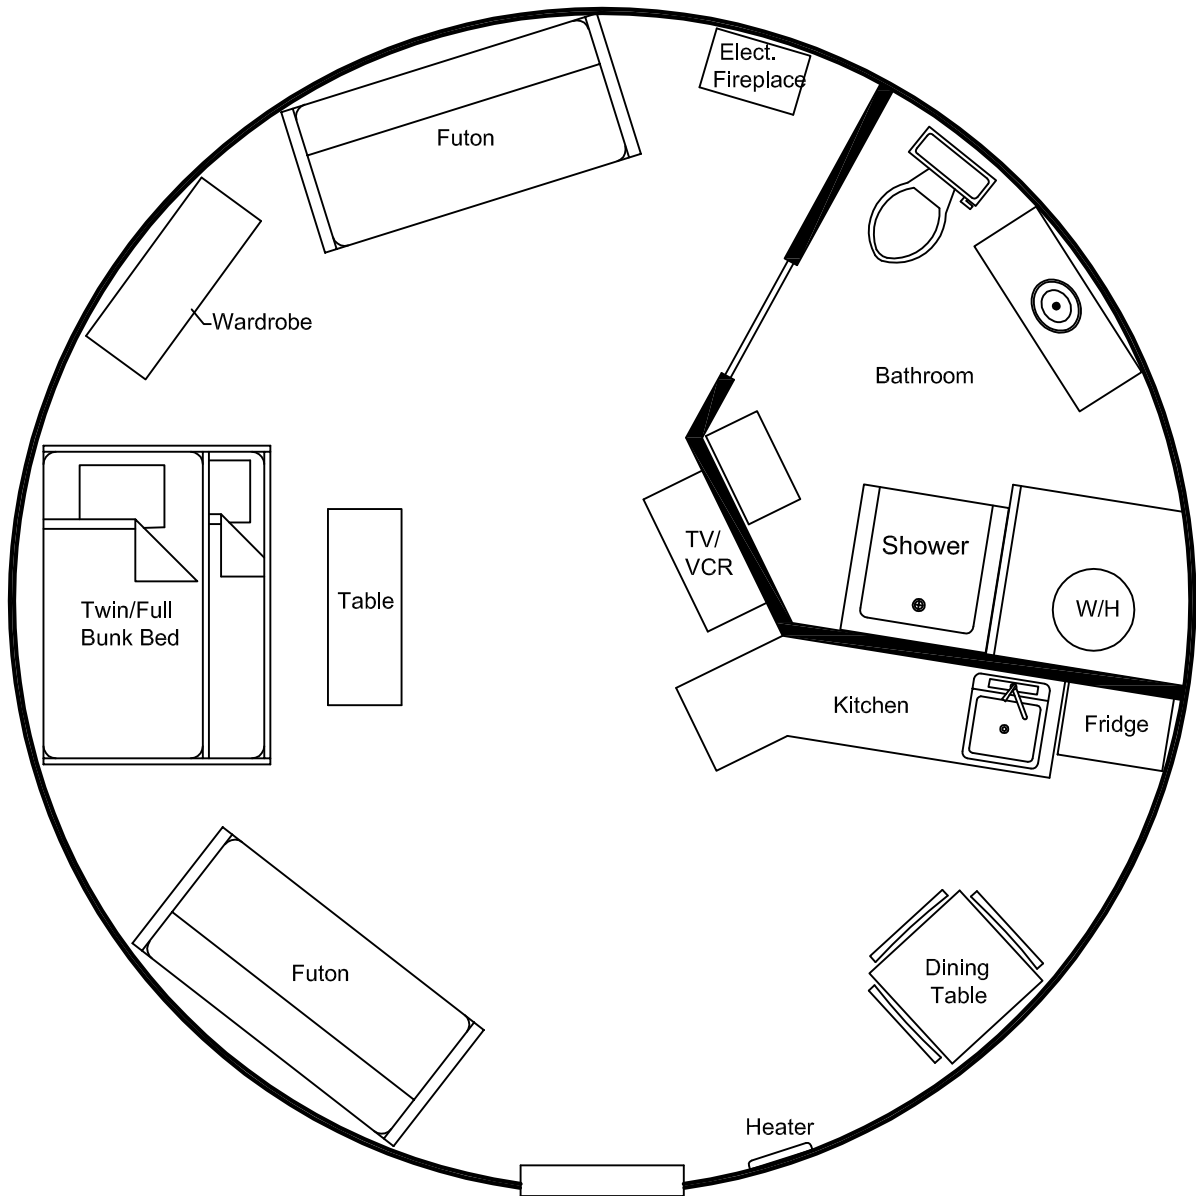

24' Yurt

*Artist's Conception.
Copyright Pacific Yurts Inc.

6:00
Door