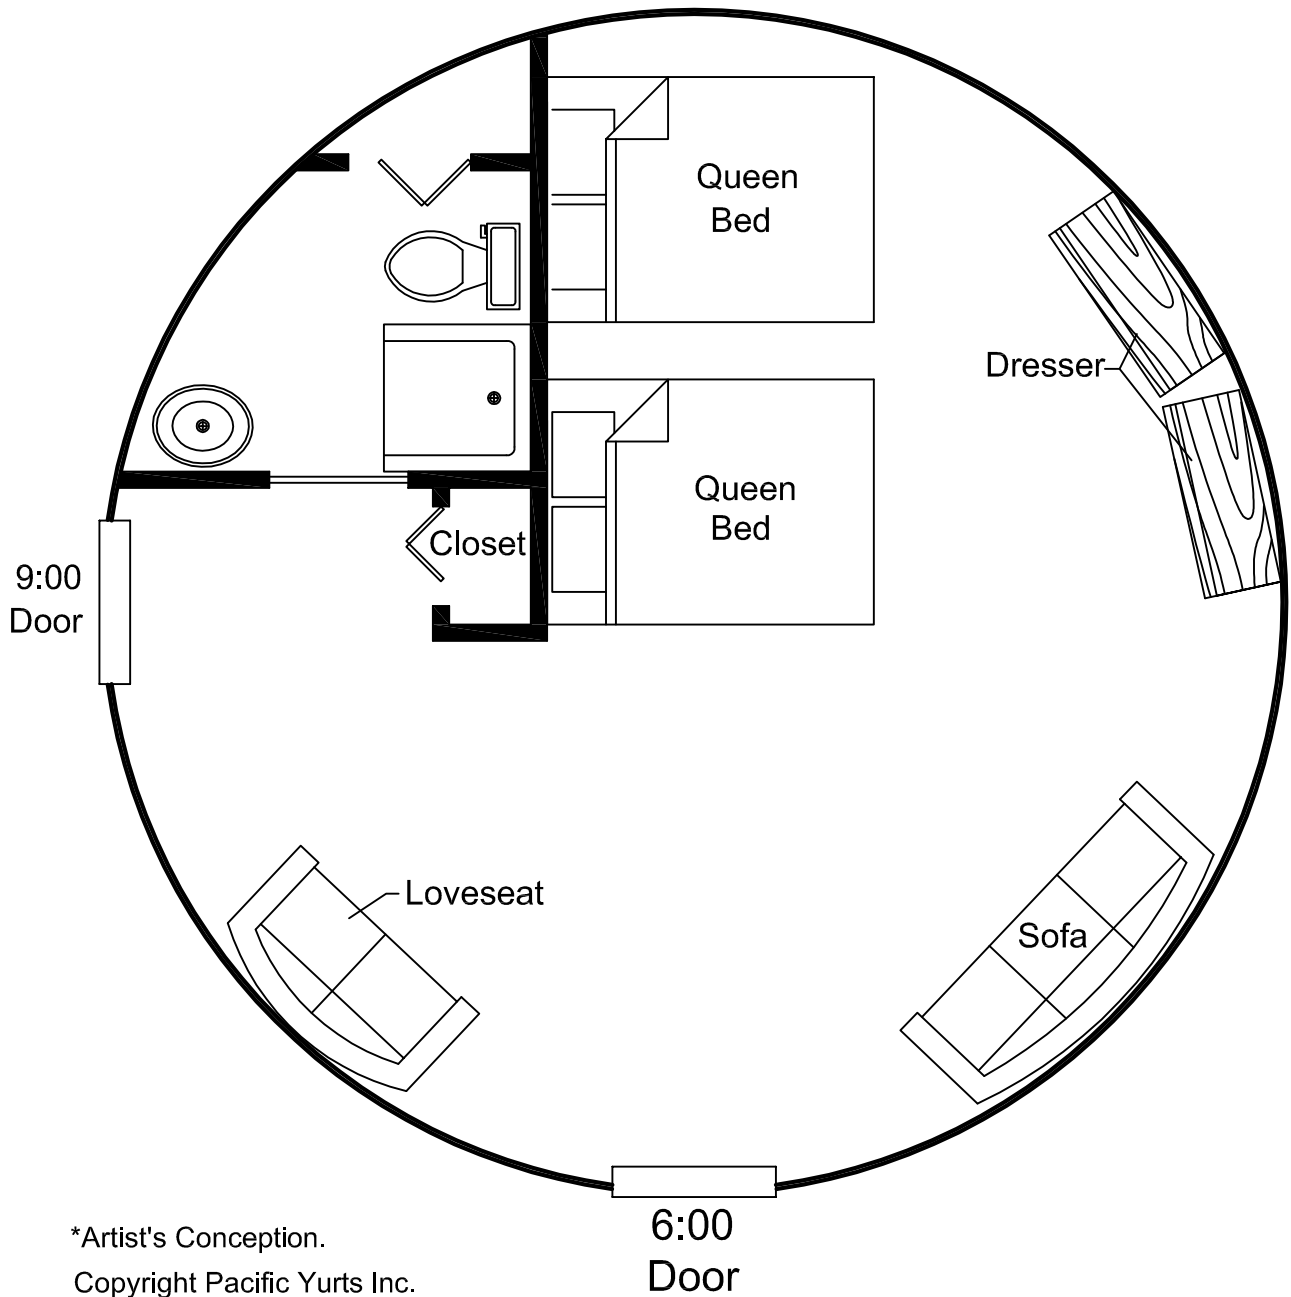

6:00
Door

Twin Beds (39" x 82")

24' Yurt

*Artist's Conception.
Copyright Pacific Yurts Inc.

6:00
Door

Twin Beds (39" x 82")

24' Yurt

*Artist's Conception.
Copyright Pacific Yurts Inc.

6:00
Door

24' Yurt

*Artist's Conception.
Copyright Pacific Yurts Inc.

6:00
Door

24' Yurt

24' Yurt

24' Yurt

*Artist's Conception.
Copyright Pacific Yurts Inc.