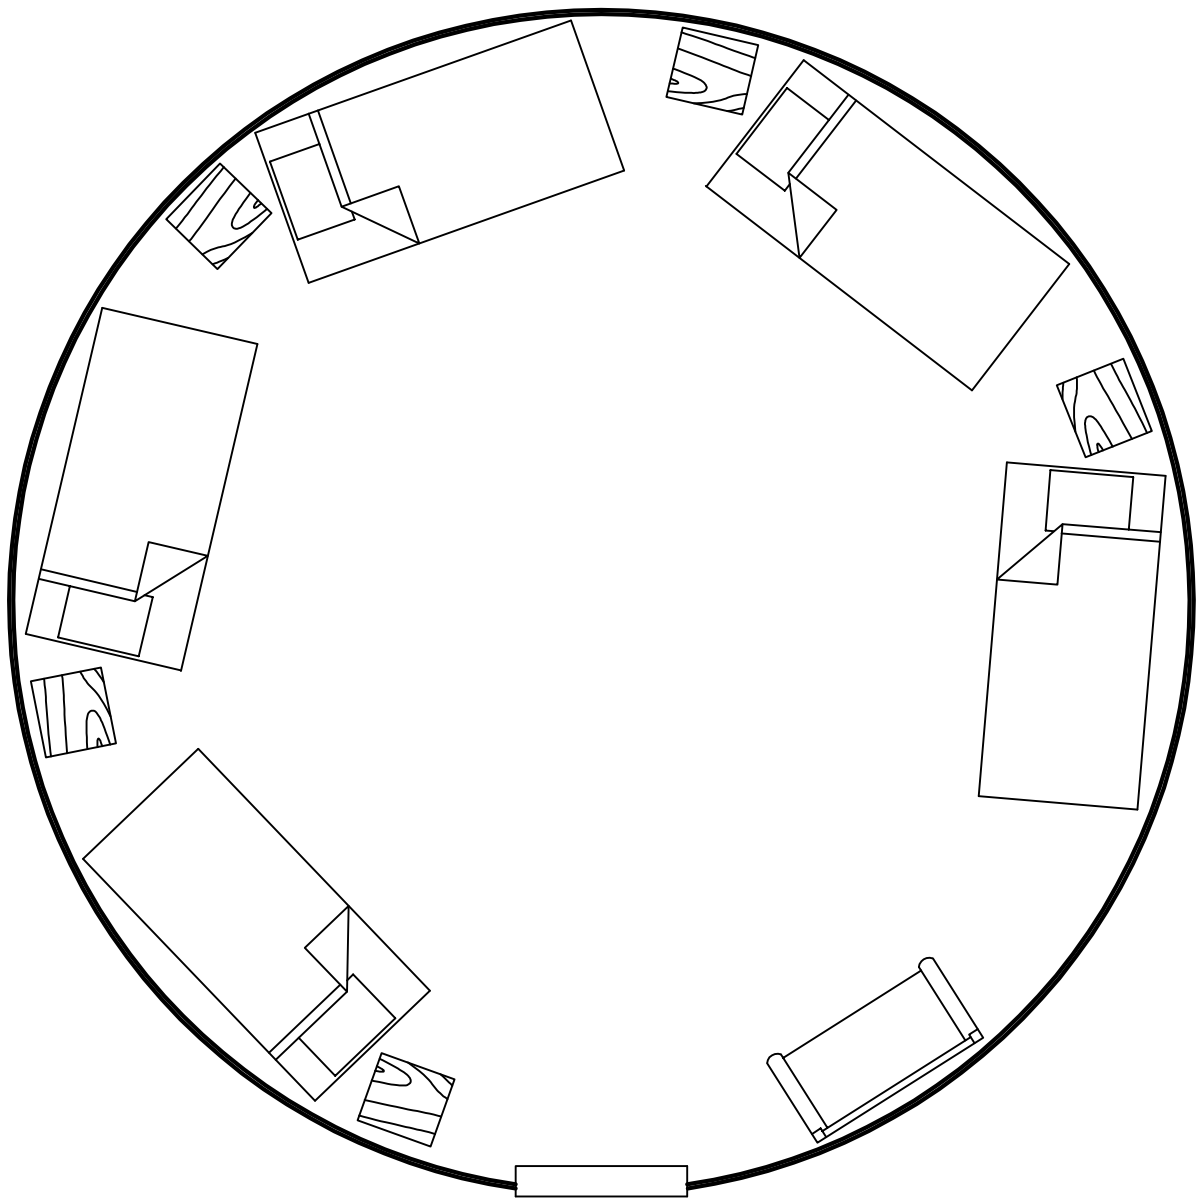

24' Yurt

*Artist's Conception.
Copyright Pacific Yurts Inc.

6:00
Door

72" x 24" Yoga mats

24' Yurt

*Artist's Conception.
Copyright Pacific Yurts Inc.

6:00
Door

72" x 24" Yoga mats

24' Yurt
Door
12:00

*Artist's Conception.
Copyright Pacific Yurts Inc.

6:00
Door

Chairs shown are 24" x 24"

24' Yurt Classroom

*Artist's Conception.
Copyright Pacific Yurts Inc.

24' Yurt
Door
12:00

*Artist's Conception.
Copyright Pacific Yurts Inc.

6:00
Door

Bunks (36" x 82")

24' Yurt

*Artist's Conception.
Copyright Pacific Yurts Inc.

6:00
Door

Twin Beds (39" x 82")

24' Yurt
Door
12:00

*Artist's Conception.
Copyright Pacific Yurts Inc.