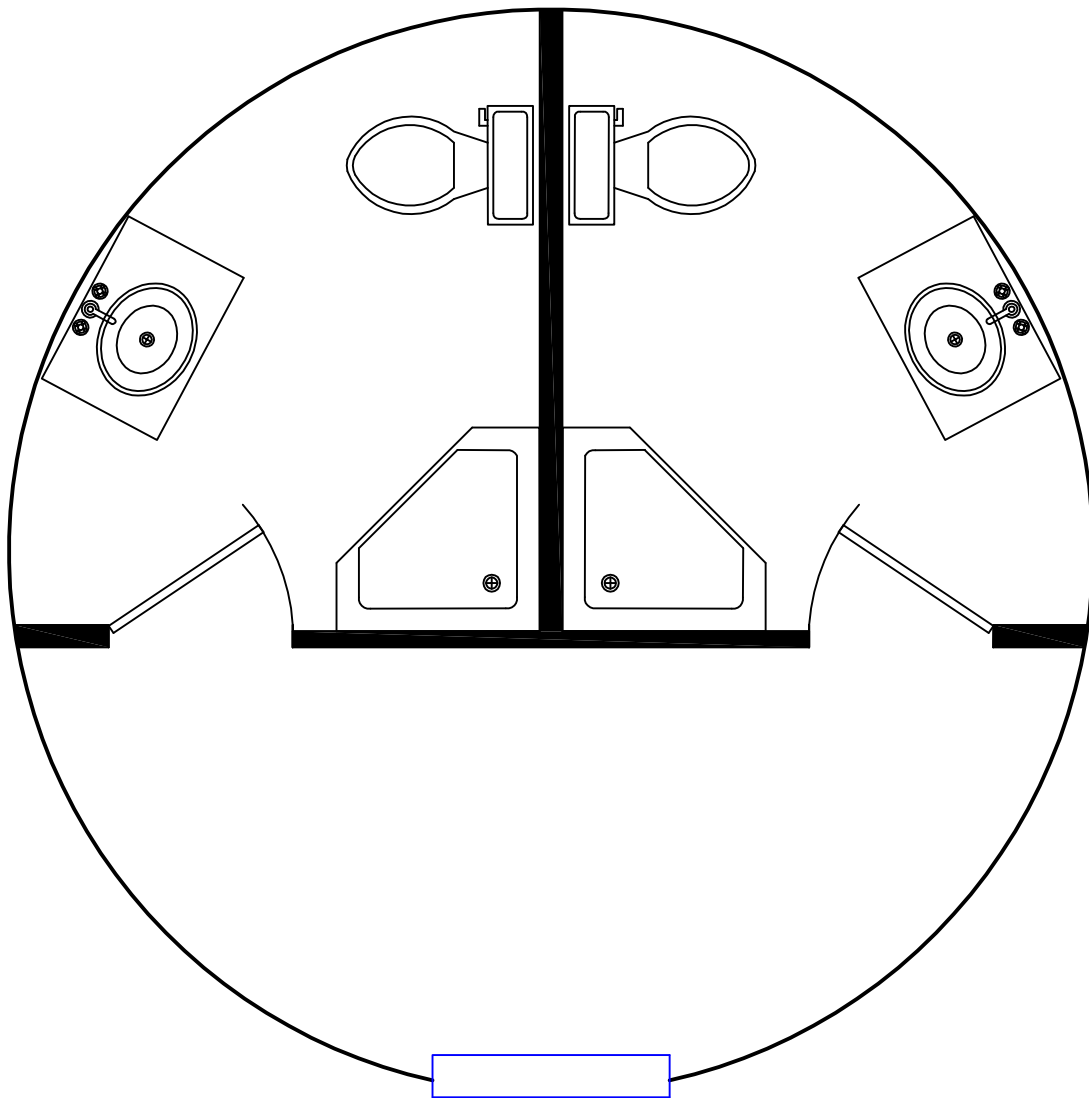

16' Yurt

6:00
Door

*Artist's conception
Copyright Pacific Yurts Inc.

68" x 24" Yoga mats

16' Yurt

*Artist's conception
Copyright Pacific Yurts Inc.

6:00
Door

Chairs shown are 24" x 24"

16' Yurt

*Artist's conception
Copyright Pacific Yurts Inc.

6:00
Door

39" x 75" Bunks

16' Yurt

*Artist's conception
Copyright Pacific Yurts Inc.

16' Yurt

*Artist's conception
Copyright Pacific Yurts Inc.

16' Yurt

**6:00
Door**

*Artist's conception
Copyright Pacific Yurts Inc.

16' Yurt

*Artist's conception
Copyright Pacific Yurts Inc.