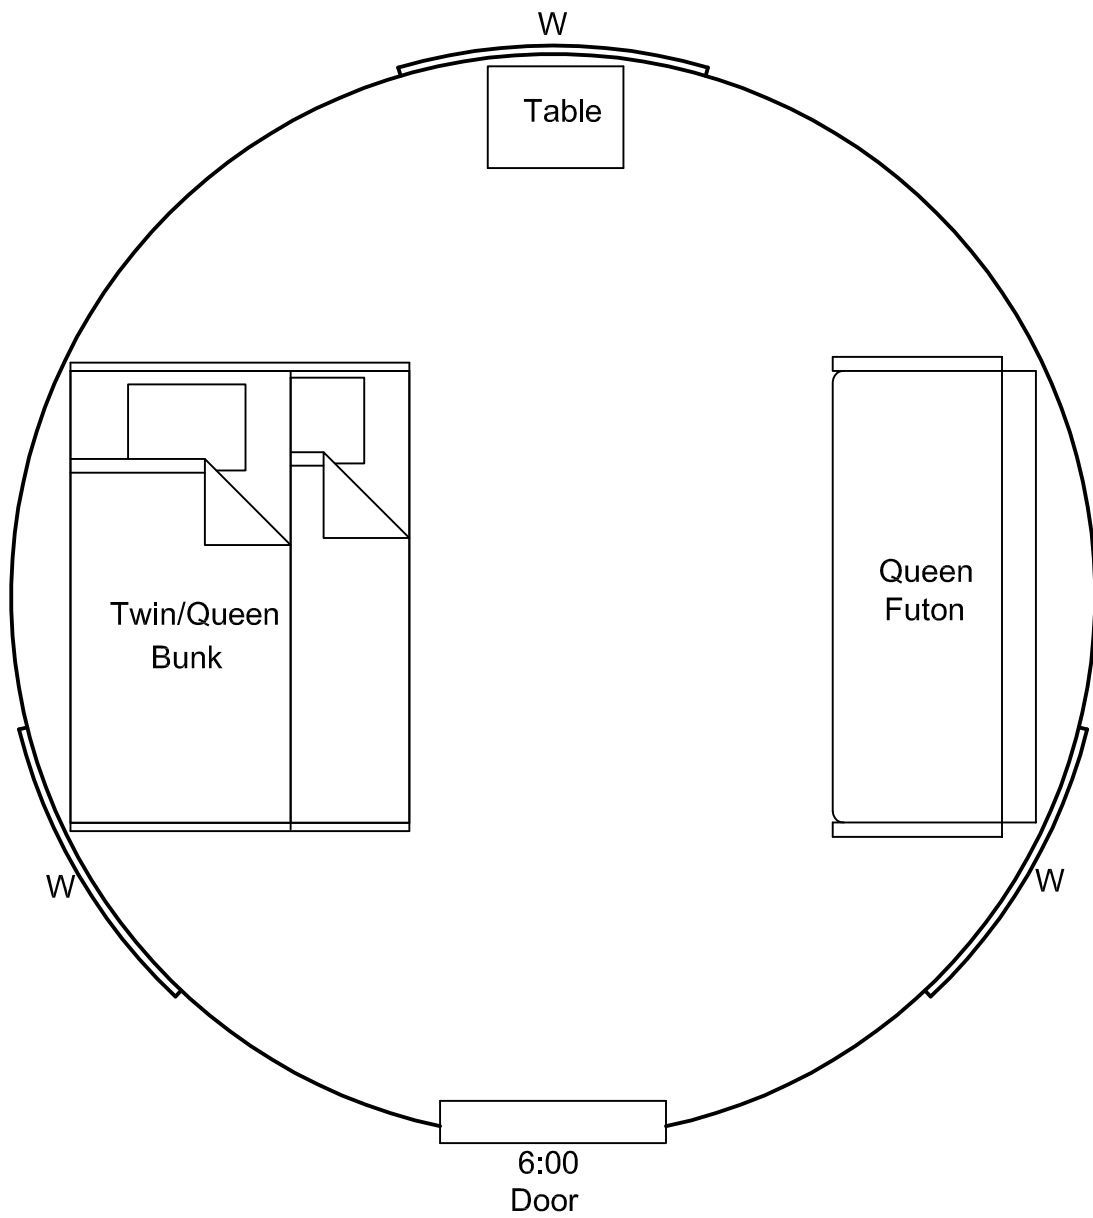

16' Yurt

*Artist's conception
Copyright Pacific Yurts Inc.

6:00
Door

39" x 75" Bunks

16' Yurt

*Artist's conception
Copyright Pacific Yurts Inc.

16' Yurt

*Artist's conception
Copyright Pacific Yurts Inc.

16' Yurt

**6:00
Door**

*Artist's conception
Copyright Pacific Yurts Inc.

16' Yurt

*Artist's conception
Copyright Pacific Yurts Inc.