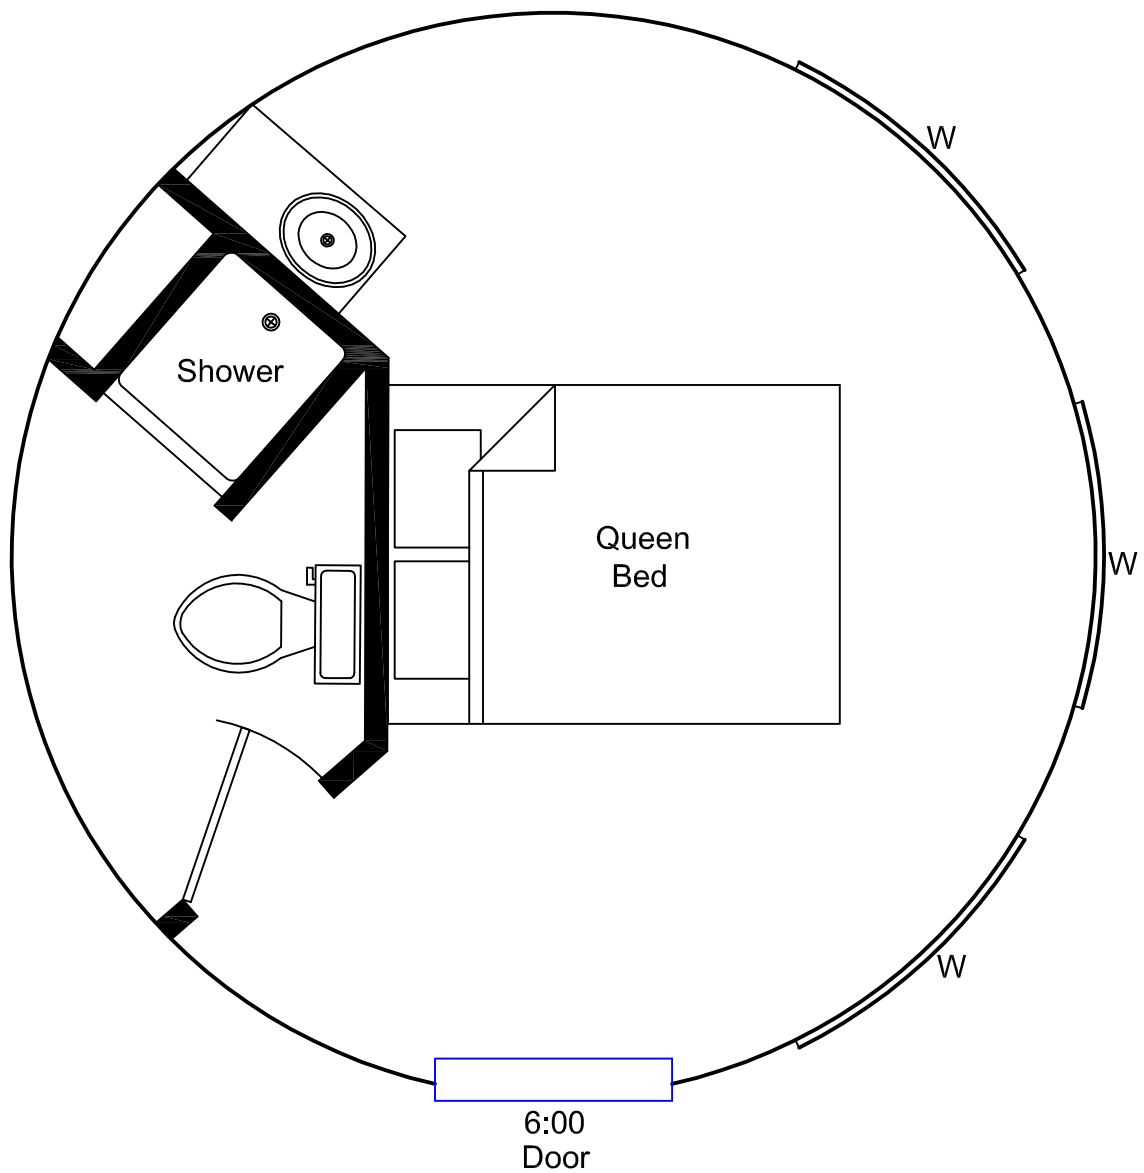

16' Yurt

*Artist's conception
Copyright Pacific Yurts Inc.

6:00
Door

39" x 75" Bunks

16' Yurt

*Artist's conception
Copyright Pacific Yurts Inc.

16' Yurt

*Artist's conception
Copyright Pacific Yurts Inc.

16' Yurt

**6:00
Door**

*Artist's conception
Copyright Pacific Yurts Inc.

16' Yurt

*Artist's conception
Copyright Pacific Yurts Inc.