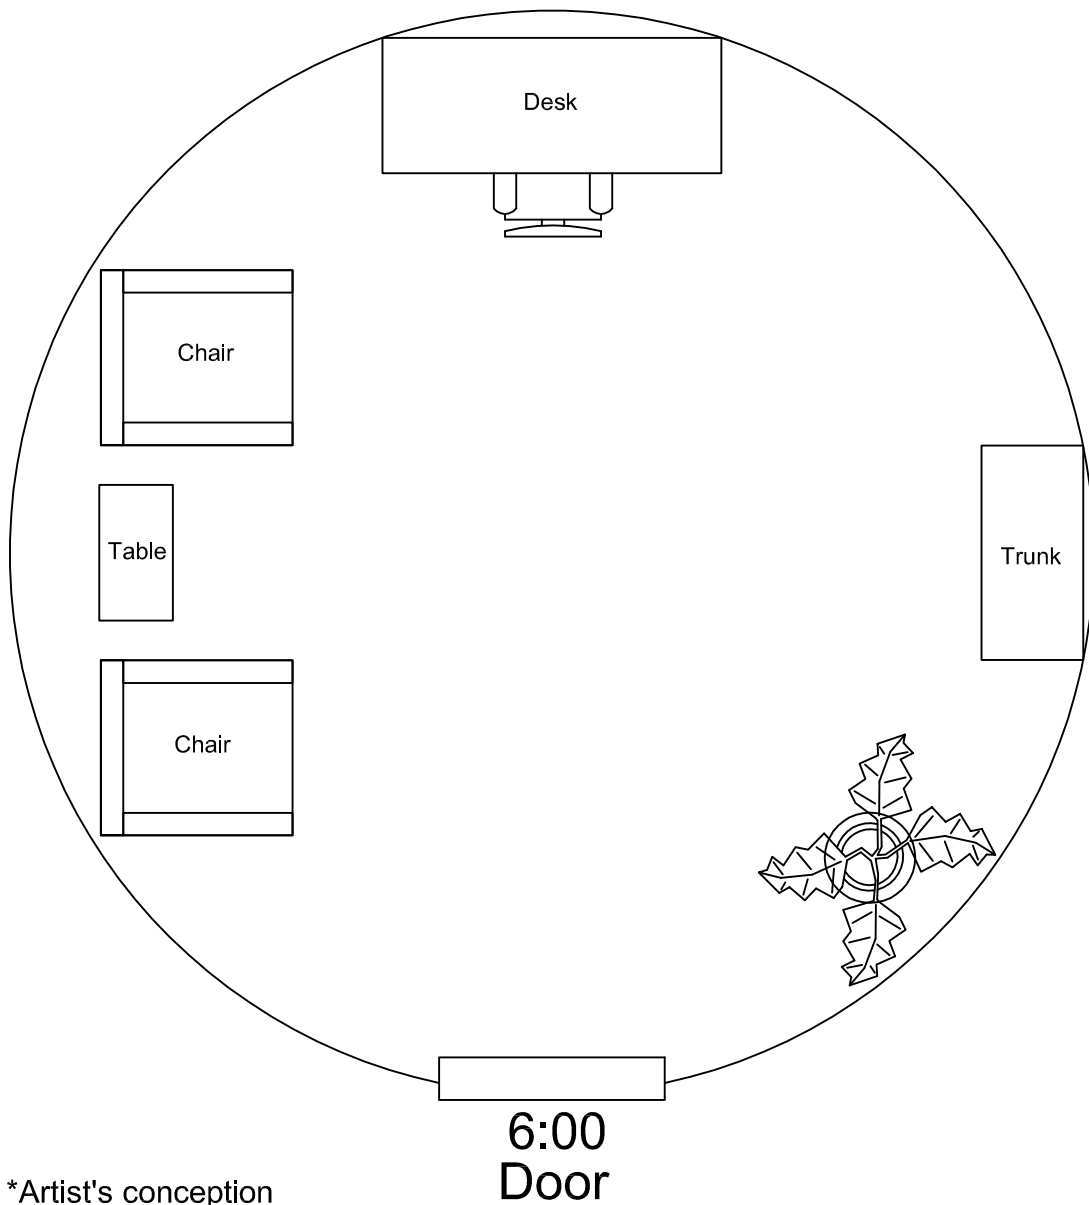

16' Yurt

6:00
Door

*Artist's conception
Copyright Pacific Yurts Inc.

68" x 24" Yoga mats

16' Yurt

*Artist's conception
Copyright Pacific Yurts Inc.

6:00
Door

Chairs shown are 24" x 24"

16' Yurt

*Artist's conception
Copyright Pacific Yurts Inc.

6:00
Door

39" x 75" Bunks

16' Yurt

*Artist's conception
Copyright Pacific Yurts Inc.

16' Yurt

*Artist's conception
Copyright Pacific Yurts Inc.

16' Yurt

**6:00
Door**

*Artist's conception
Copyright Pacific Yurts Inc.

16' Yurt

*Artist's conception
Copyright Pacific Yurts Inc.