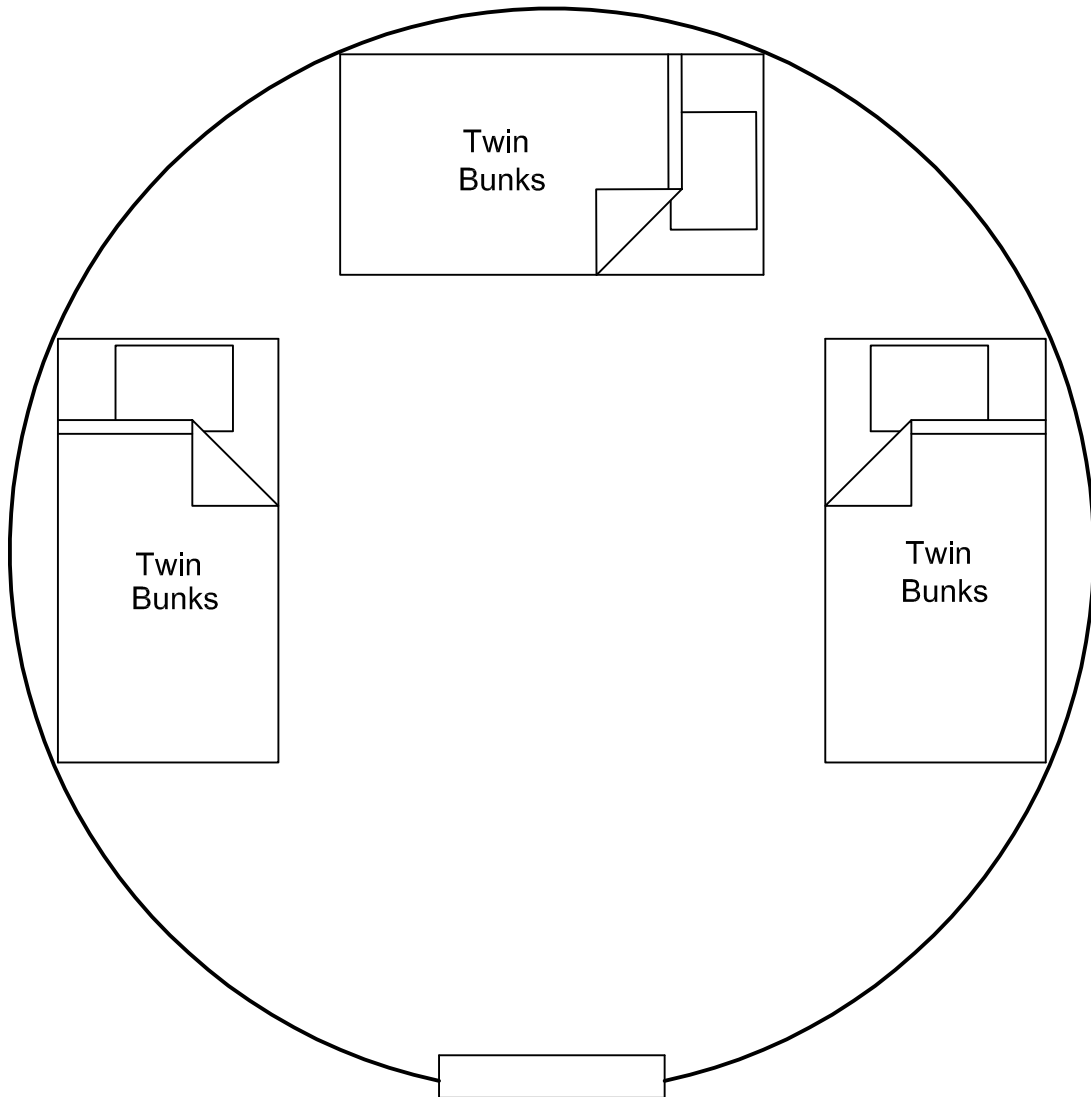

16' Yurt

6:00
Door

*Artist's conception
Copyright Pacific Yurts Inc.

68" x 24" Yoga mats

16' Yurt

*Artist's conception
Copyright Pacific Yurts Inc.

6:00
Door

Chairs shown are 24" x 24"

16' Yurt

*Artist's conception
Copyright Pacific Yurts Inc.

6:00
Door

39" x 75" Bunks

16' Yurt

*Artist's conception
Copyright Pacific Yurts Inc.

16' Yurt

*Artist's conception
Copyright Pacific Yurts Inc.

16' Yurt

**6:00
Door**

*Artist's conception
Copyright Pacific Yurts Inc.

16' Yurt

*Artist's conception
Copyright Pacific Yurts Inc.