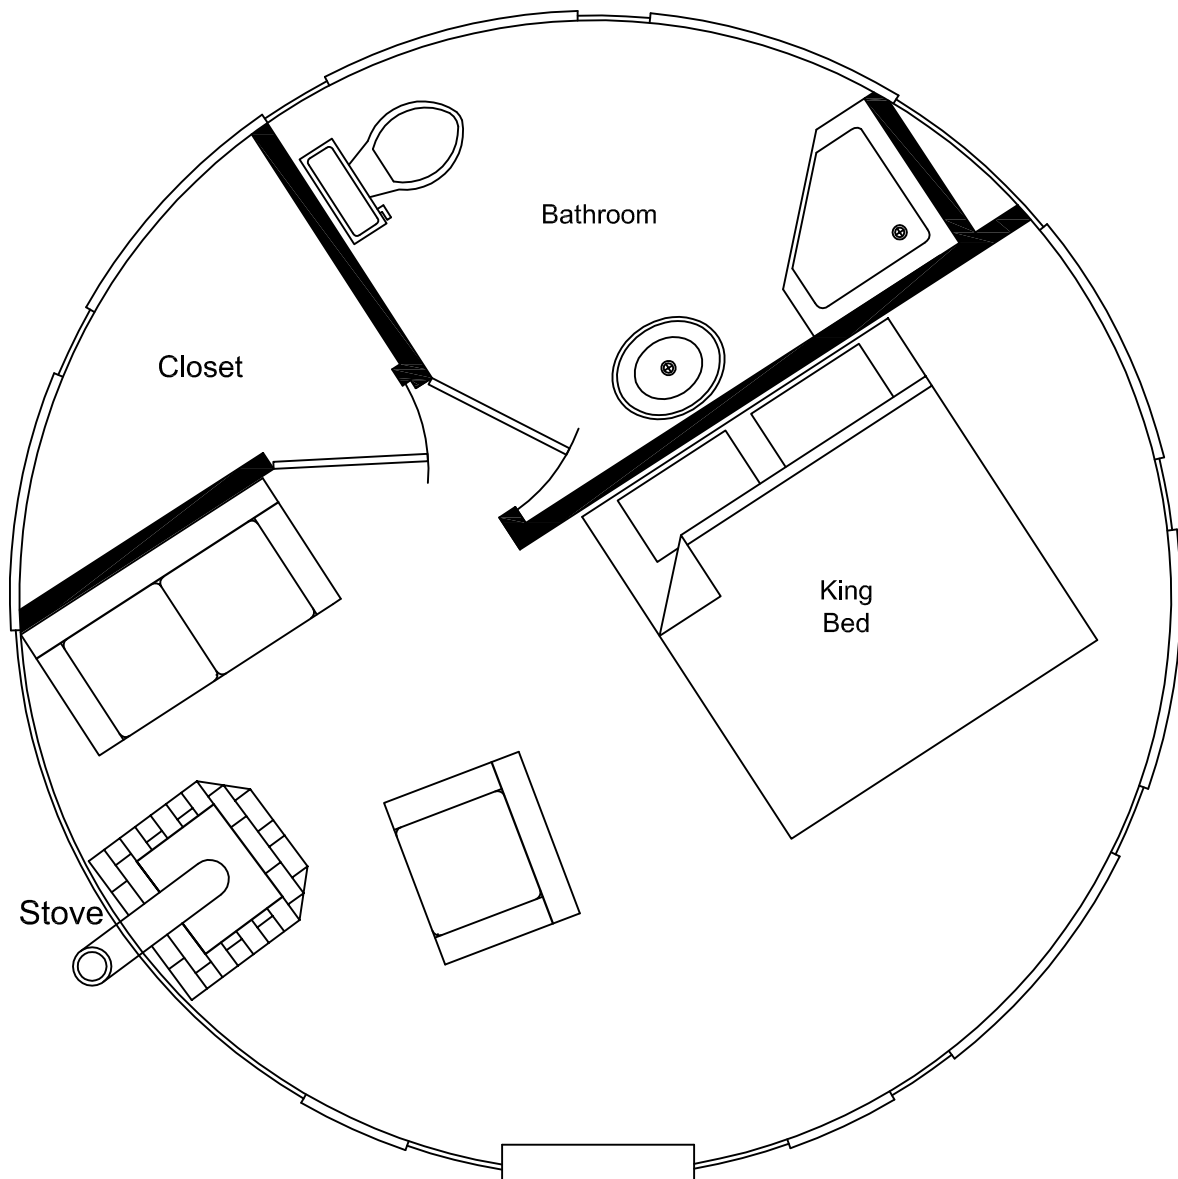

20' Yurt

*Artist's conception
Copyright Pacific Yurts Inc.

6:00
Door

68" x 24" Yoga mats

20' Yurt

*Artist's conception
Copyright Pacific Yurts Inc.

6:00
Door

Chairs shown are 24" x 24"

20' Yurt
Door
12:00

*Artist's conception
Copyright Pacific Yurts Inc.

6:00
Door

(37" x 78" Bunks)

20' Yurt
Door
12:00

*Artist's conception
Copyright Pacific Yurts Inc.

6:00
Door

(37" x 78" Bunks)

20' Yurt

*Artist's conception
Copyright Pacific Yurts Inc.

6:00
Door

20' Yurt

*Artist's conception
Copyright Pacific Yurts Inc.

6:00
Door

20' Yurt

20' Yurt

*Artist's conception
Copyright Pacific Yurts Inc.

6:00
Door

20' Yurt

*Artist's conception
Copyright Pacific Yurts Inc.

6:00
Door