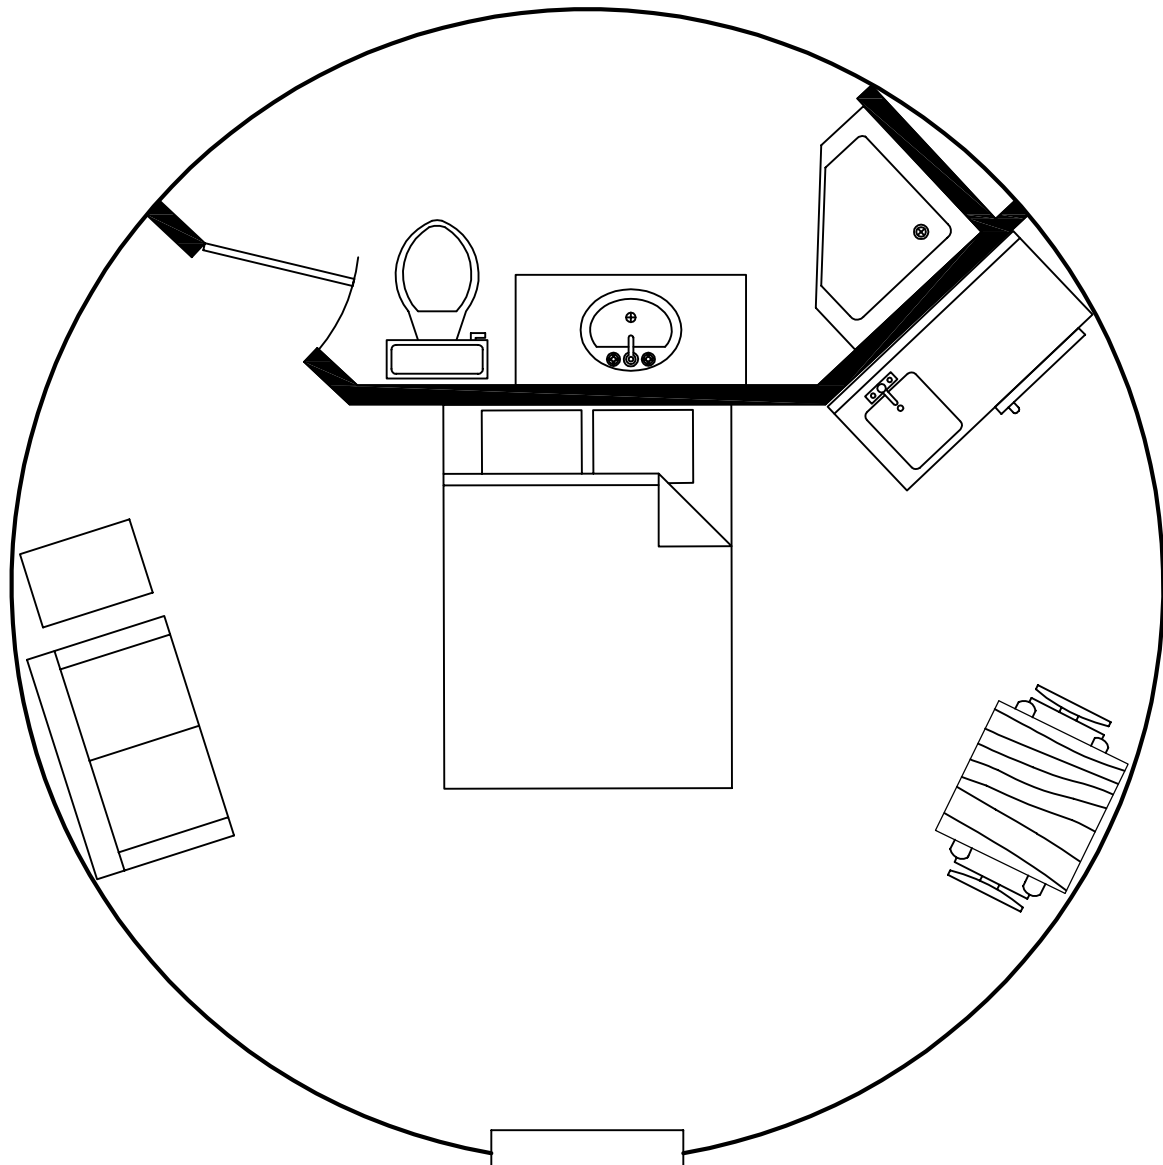

20' Yurt

*Artist's conception
Copyright Pacific Yurts Inc.

6:00
Door