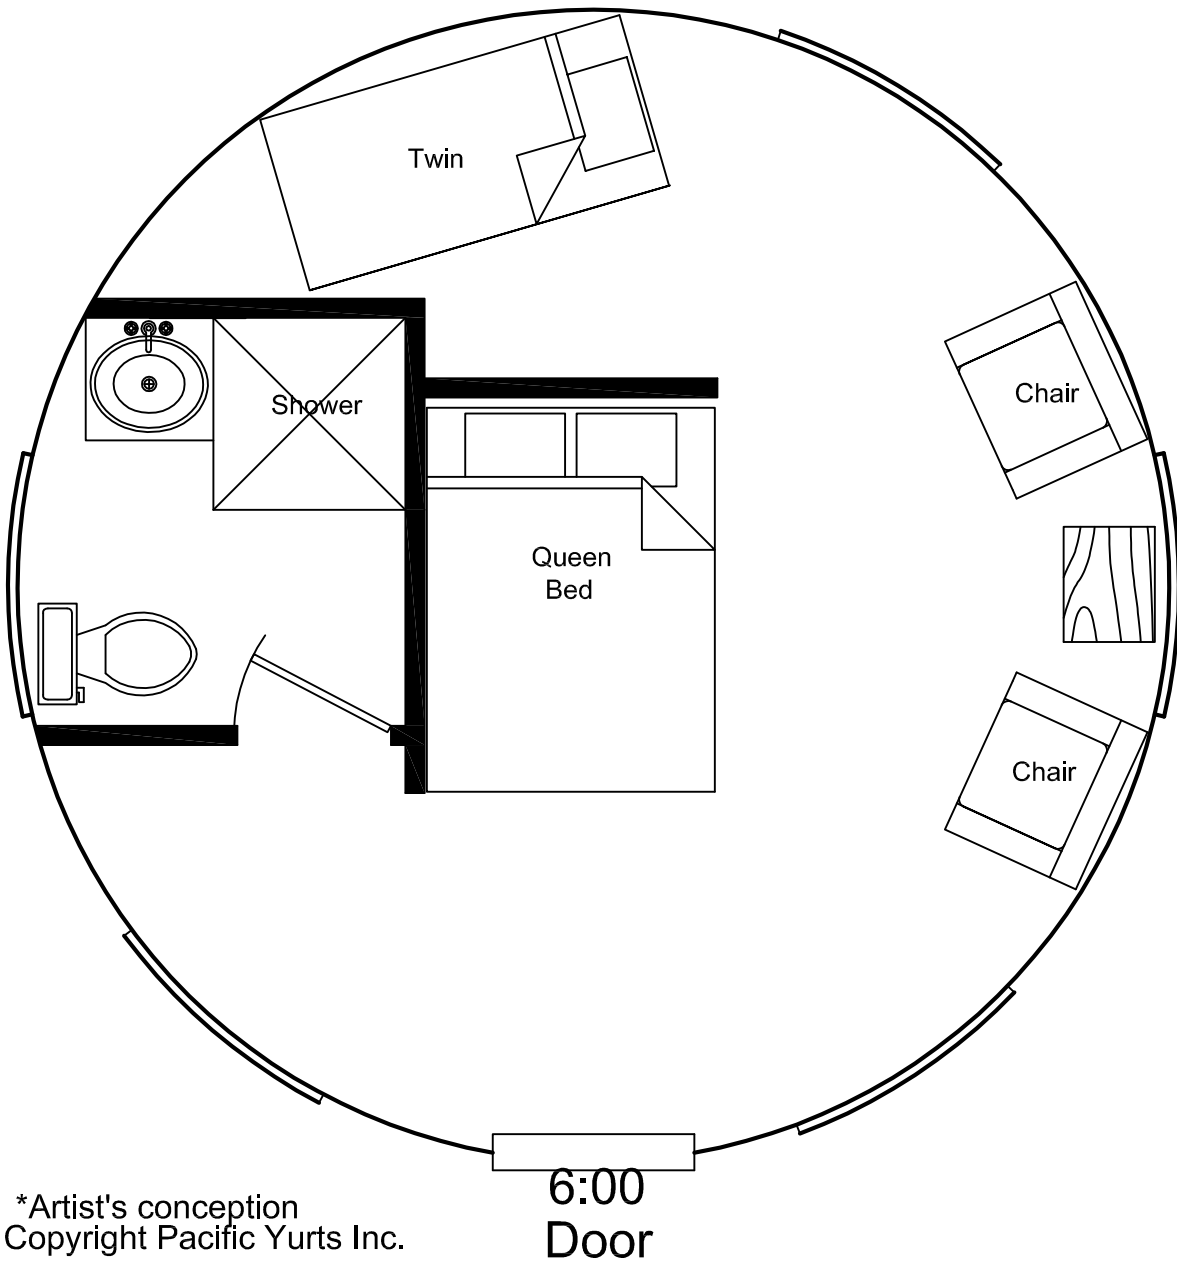

20' Yurt

*Artist's conception
Copyright Pacific Yurts Inc.

6:00
Door

68" x 24" Yoga mats

20' Yurt

*Artist's conception
Copyright Pacific Yurts Inc.

6:00
Door

Chairs shown are 24" x 24"

20' Yurt
Door
12:00

*Artist's conception
Copyright Pacific Yurts Inc.

6:00
Door

(37" x 78" Bunks)

20' Yurt
Door
12:00

*Artist's conception
Copyright Pacific Yurts Inc.

6:00
Door

(37" x 78" Bunks)

20' Yurt

*Artist's conception
Copyright Pacific Yurts Inc.

6:00
Door

20' Yurt

*Artist's conception
Copyright Pacific Yurts Inc.

6:00
Door

20' Yurt

20' Yurt

*Artist's conception
Copyright Pacific Yurts Inc.

6:00
Door

20' Yurt

*Artist's conception
Copyright Pacific Yurts Inc.

6:00
Door