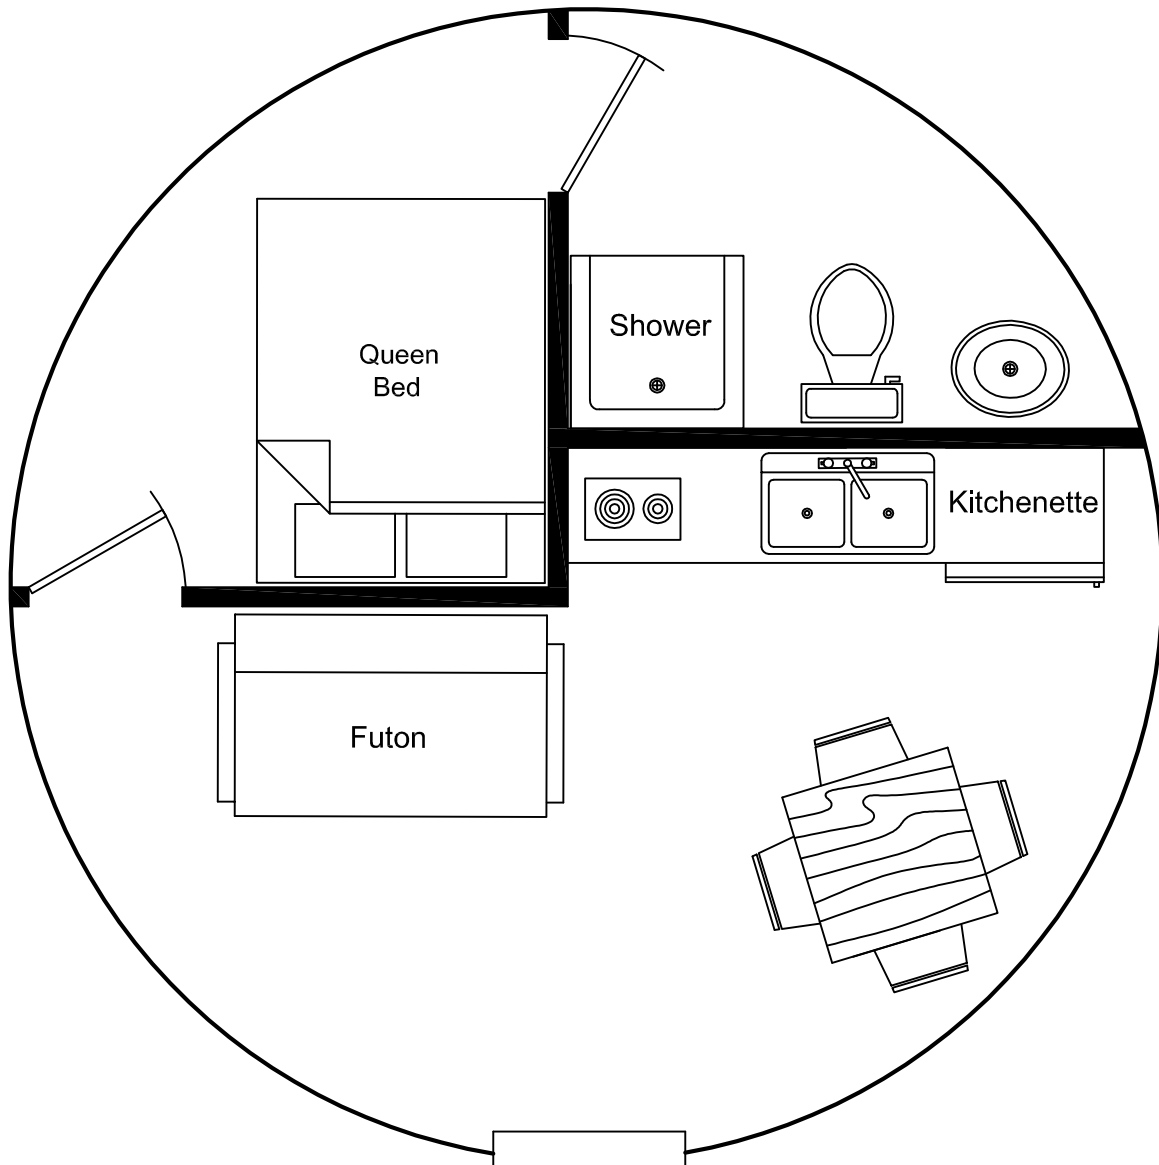

20' Yurt

*Artist's conception
Copyright Pacific Yurts Inc.

6:00
Door

68" x 24" Yoga mats

20' Yurt

*Artist's conception
Copyright Pacific Yurts Inc.

6:00
Door

Chairs shown are 24" x 24"

20' Yurt
Door
12:00

*Artist's conception
Copyright Pacific Yurts Inc.

6:00
Door

(37" x 78" Bunks)

20' Yurt
Door
12:00

*Artist's conception
Copyright Pacific Yurts Inc.

6:00
Door

(37" x 78" Bunks)

20' Yurt

*Artist's conception
Copyright Pacific Yurts Inc.

6:00
Door

20' Yurt

*Artist's conception
Copyright Pacific Yurts Inc.

6:00
Door

20' Yurt

20' Yurt

*Artist's conception
Copyright Pacific Yurts Inc.

6:00
Door

20' Yurt

*Artist's conception
Copyright Pacific Yurts Inc.

6:00
Door