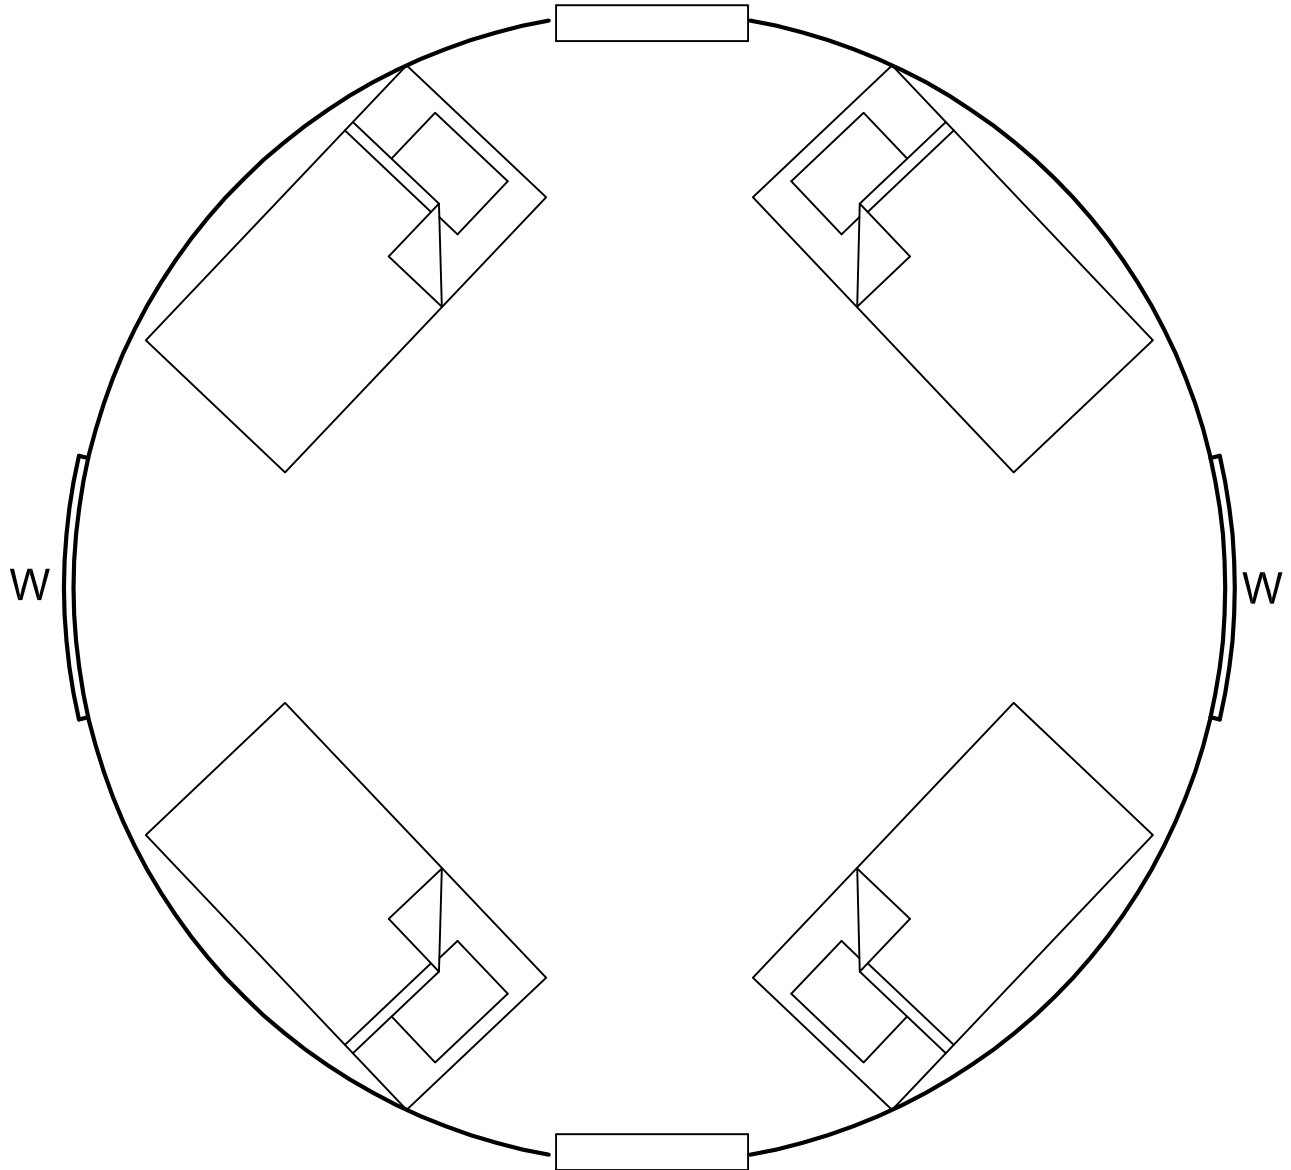

20' Yurt

*Artist's conception
Copyright Pacific Yurts Inc.

6:00
Door

68" x 24" Yoga mats

20' Yurt

*Artist's conception
Copyright Pacific Yurts Inc.

6:00
Door

Chairs shown are 24" x 24"

20' Yurt
Door
12:00

*Artist's conception
Copyright Pacific Yurts Inc.

6:00
Door

(37" x 78" Bunks)

20' Yurt
Door
12:00

*Artist's conception
Copyright Pacific Yurts Inc.

6:00
Door

(37" x 78" Bunks)