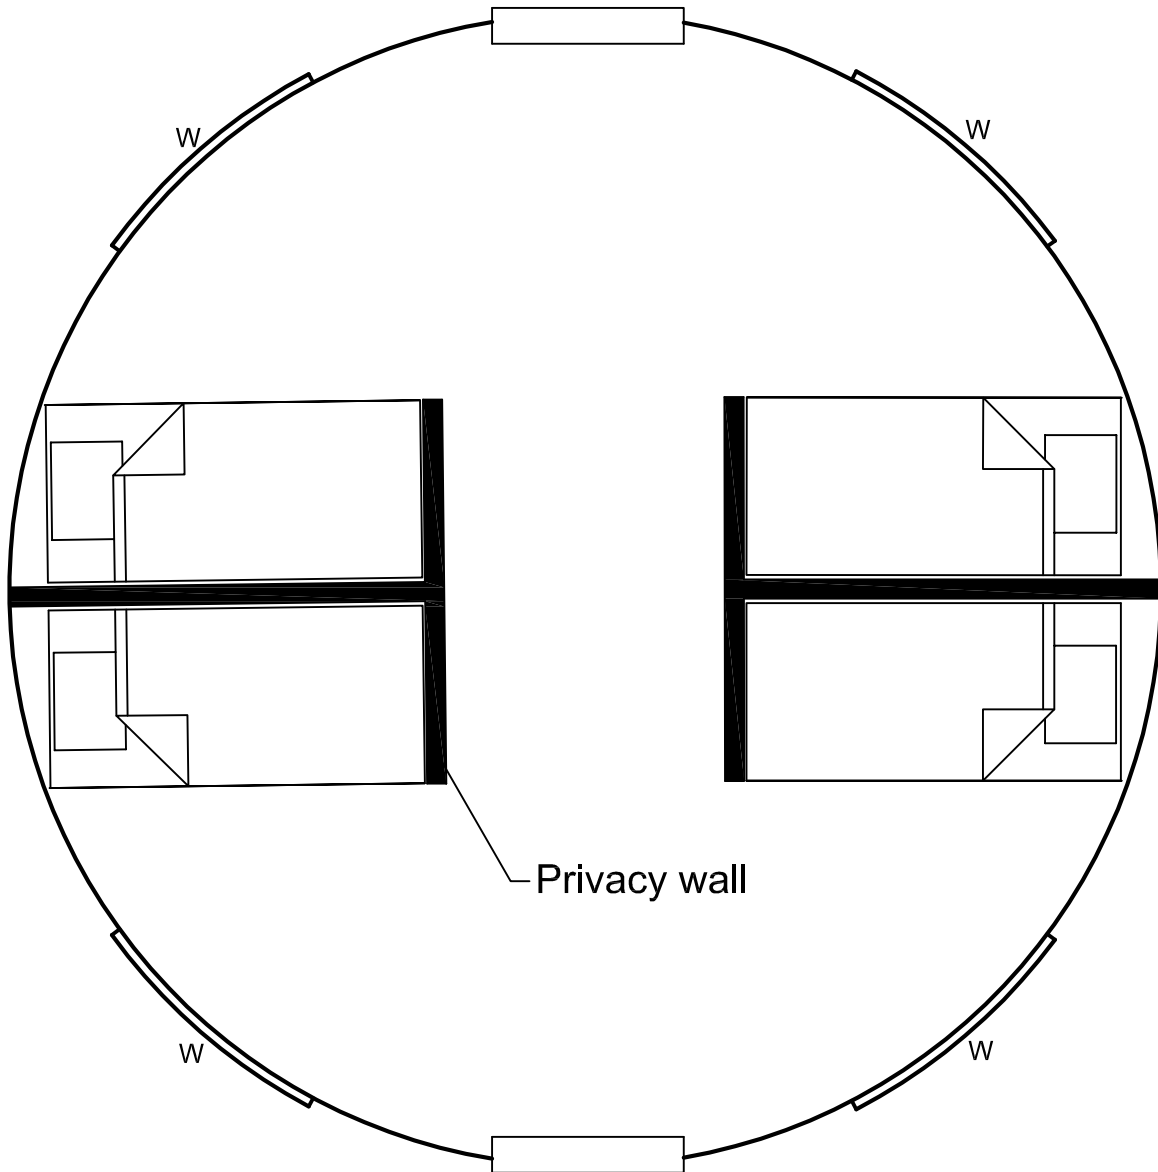

20' Yurt
Door
12:00

*Artist's conception
Copyright Pacific Yurts Inc.

6:00
Door

(37" x 78" Bunks)

20' Yurt
Door
12:00

*Artist's conception
Copyright Pacific Yurts Inc.

6:00
Door

(37" x 78" Bunks)