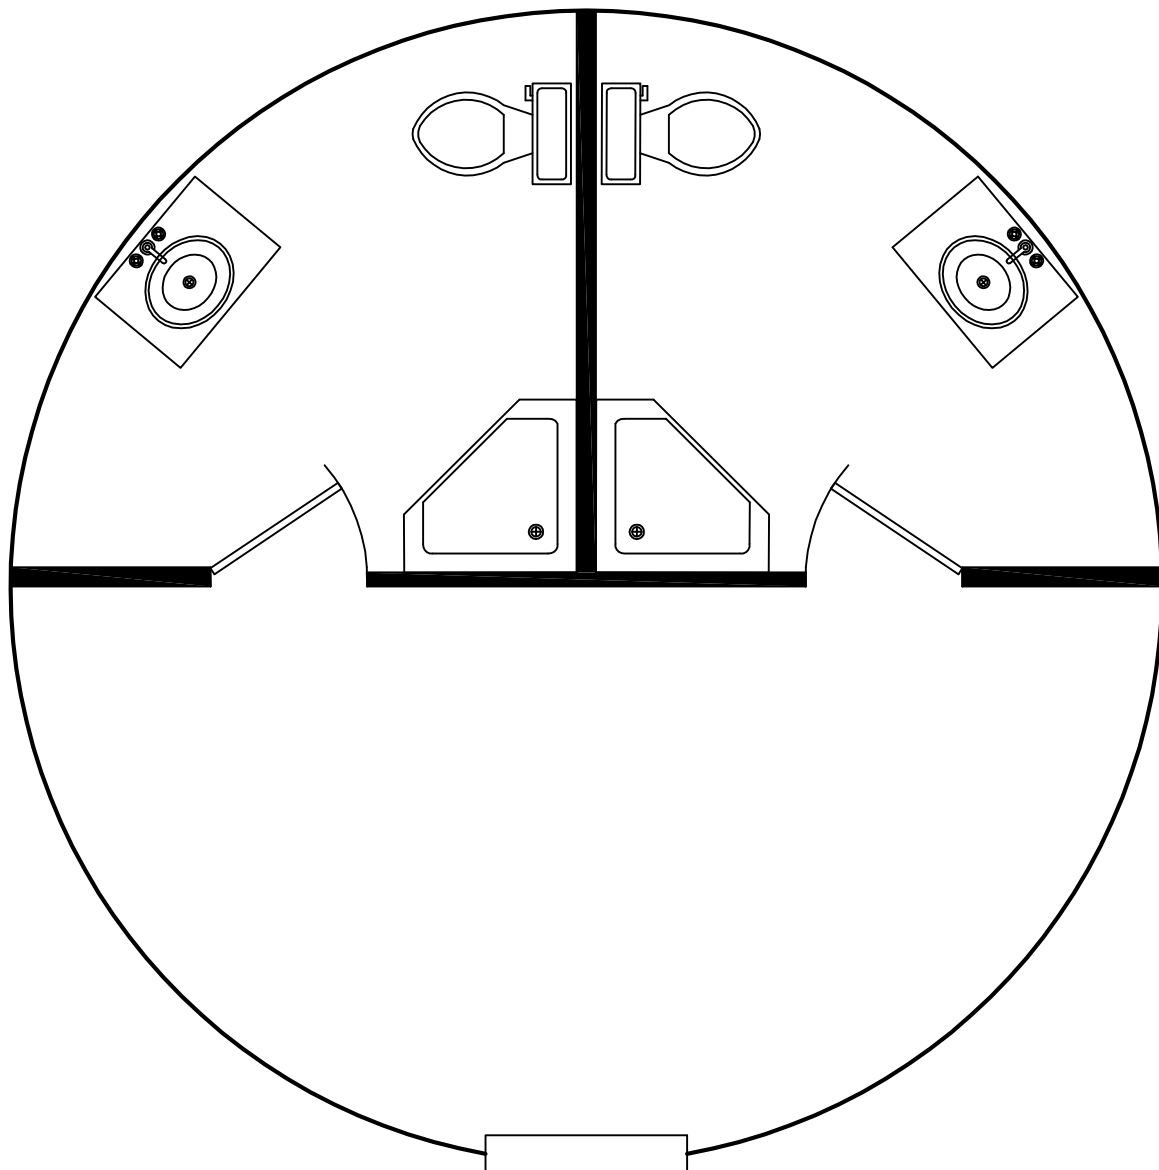

20' Yurt

*Artist's conception
Copyright Pacific Yurts Inc.

6:00
Door